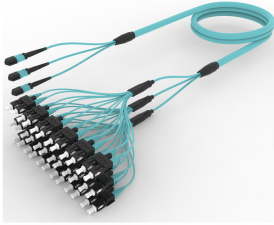

## Base Product

LazrSPEED® 550 MPO (Pinned) to SC/UPC, InstaPATCH® 360 Ruggedized Fanout Cable, 36-Fiber, Plenum

### Cable Assembly Length Range (ft)

7 – 999