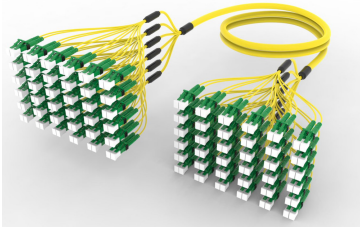

## Base Product

Singlemode LC/APC to LC/APC 72-Fiber InstaPATCH® 360 Ruggedized Fanout Cable, Low Smoke Zero Halogen