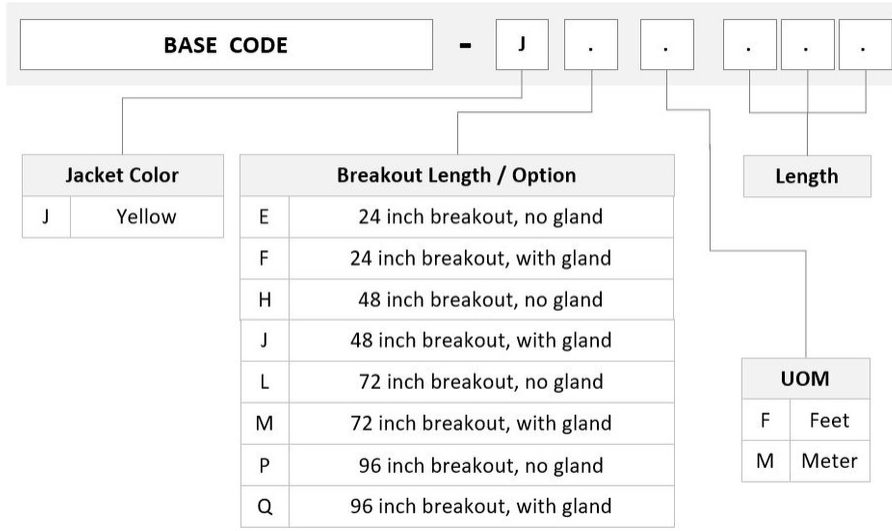

FNWLALAAK

Mechanical Specifications

Cable Retention Strength, maximum 11.24 lb @ 0 ° | 4.40 lb @ 90 °

Optical Specifications

Fiber Mode Singlemode

Fiber Type G.652.D | G.657.A1, TeraSPEED®

Environmental Specifications

Operating Temperature -10 °C to +60 °C (+14 °F to +140 °F)

Environmental Space Dual Rated LSZH/Riser | Indoor

Regulatory Compliance/Certifications

Agency

ANATEL

ISO 9001:2015

Classification

Compliant

Designed, manufactured and/or distributed under this quality management system

Included Products

460125222 - TeraSPEED® LC APC Connector for 1.6 mm Fiber, Duplex, Singlemode, green