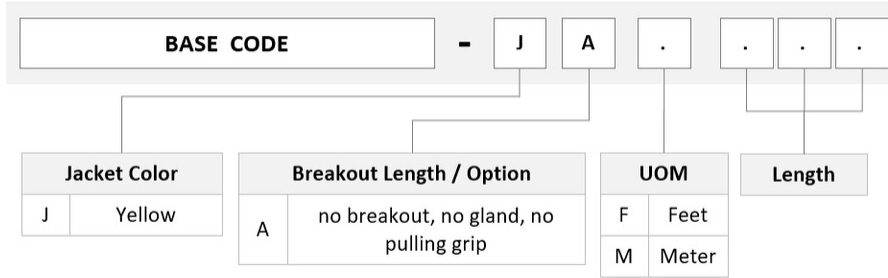

FQWMPMPGD

Mechanical Specifications

Cable Retention Strength, maximum 11.24 lb @ 0 ° | 4.40 lb @ 90 °

Optical Specifications

Fiber Mode Singlemode

Fiber Type G.652.D | G.657.A1, TeraSPEED®

Environmental Specifications

Operating Temperature -10 °C to +60 °C (+14 °F to +140 °F)

Environmental Space Indoor | Plenum

Regulatory Compliance/Certifications

Agency	Classification
ANATEL	Compliant
CHINA-ROHS	Below maximum concentration value
ISO 9001:2015	Designed, manufactured and/or distributed under this quality management system
REACH-SVHC	Compliant as per SVHC revision on www.commscope.com/ProductCompliance
ROHS	Compliant
UK-ROHS	Compliant

Included Products

760074955 P-012-MP-8W-F30YL	-	Fiber indoor cable, TeraSPEED® Plenum for MPO Light Duty Patchcords, 12 fiber, Singlemode G.652.D and G.657.A1, Feet jacket marking, Yellow jacket color
860366137	-	MP012, LOW LOSS, FEMALE, Singlemode, GREEN, 3mm