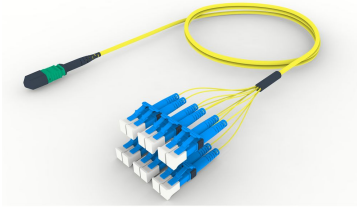

## Base Product

Singlemode MPO (Equipment) to LC/UPC, InstaPATCH® 360 Array Cord, 12-Fiber, Plenum

## Product Classification

<b>Regional Availability</b>	Asia   Australia/New Zealand   Europe   Latin America   Middle East /Africa   North America
<b>Portfolio</b>	CommScope®
<b>Product Type</b>	Fiber array cable assembly
<b>Product Brand</b>	SYSTIMAX InstaPATCH® 360
<b>Ordering Note</b>	Minimum length may vary based on cable configuration

## General Specifications

<b>Color, boot A</b>	Black
<b>Color, connector A</b>	Green
<b>Color, boot B</b>	Blue
<b>Color, connector B</b>	Blue
<b>Construction Type</b>	Stranded
<b>Furcation Color</b>	Yellow
<b>Interface, Connector A</b>	MPO-12/APC Female
<b>Interface Feature, connector A</b>	QSFP configuration
<b>Interface, Connector B</b>	LC/UPC
<b>Jacket Color</b>	Yellow
<b>Polarity</b>	Method B (LL)
<b>Fibers per Subunit, quantity</b>	12
<b>Total Fibers, quantity</b>	12