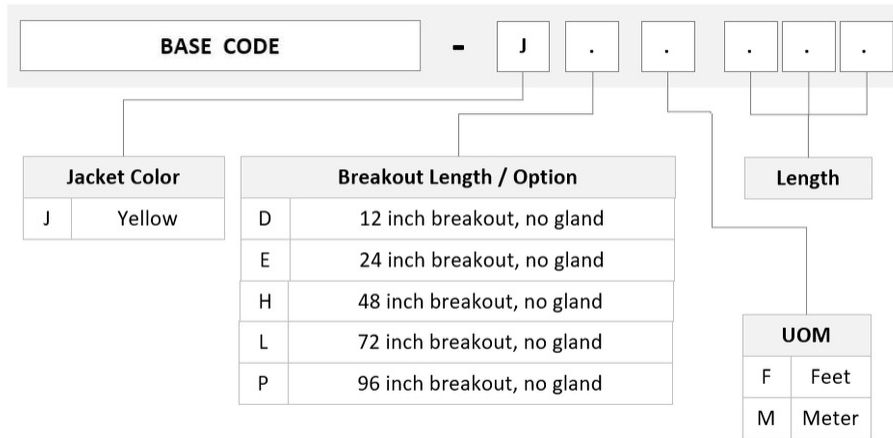

FQWMQLCGD

Cable Assembly Length Range (m)	1 – 61
Cable Assembly Length Range (ft)	2 – 200

Ordering Tree

Mechanical Specifications

Cable Retention Strength, maximum	11.24 lb @ 0 ° | 4.40 lb @ 90 °

Optical Specifications

Fiber Mode	Singlemode
Fiber Type	G.652.D | G.657.A1, TeraSPEED®

Environmental Specifications

Operating Temperature	-10 °C to +60 °C (+14 °F to +140 °F)
Environmental Space	Indoor | Plenum

Regulatory Compliance/Certifications

Agency	Classification
ANATEL	Compliant
CHINA-ROHS	Above maximum concentration value
ISO 9001:2015	Designed, manufactured and/or distributed under this quality management system
REACH-SVHC	Compliant as per SVHC revision on www.commscope.com/ProductCompliance
ROHS	Compliant/Exempted