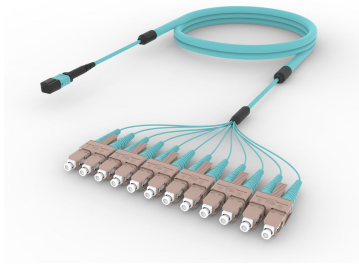

## Base Product

OM4 MPO (Unpinned) to SC/UPC, InstaPATCH® 360 Array Cord, 12-Fiber, Plenum

## Product Classification

<b>Regional Availability</b>	Asia   Australia/New Zealand   Europe   Latin America   Middle East /Africa   North America
<b>Portfolio</b>	CommScope®
<b>Product Type</b>	Fiber array cable assembly
<b>Product Brand</b>	SYSTIMAX InstaPATCH® 360
<b>Ordering Note</b>	Minimum length may vary based on cable configuration

## General Specifications

<b>Color, boot A</b>	Black
<b>Color, connector A</b>	Aqua
<b>Color, boot B</b>	Aqua
<b>Color, connector B</b>	Black
<b>Construction Type</b>	Stranded
<b>Furcation Color</b>	Aqua
<b>Interface, Connector A</b>	MPO-12/UPC Female
<b>Interface, Connector B</b>	SC/UPC
<b>Jacket Color</b>	Aqua
<b>Polarity</b>	Method B (LL)
<b>Fibers per Subunit, quantity</b>	12
<b>Total Fibers, quantity</b>	12