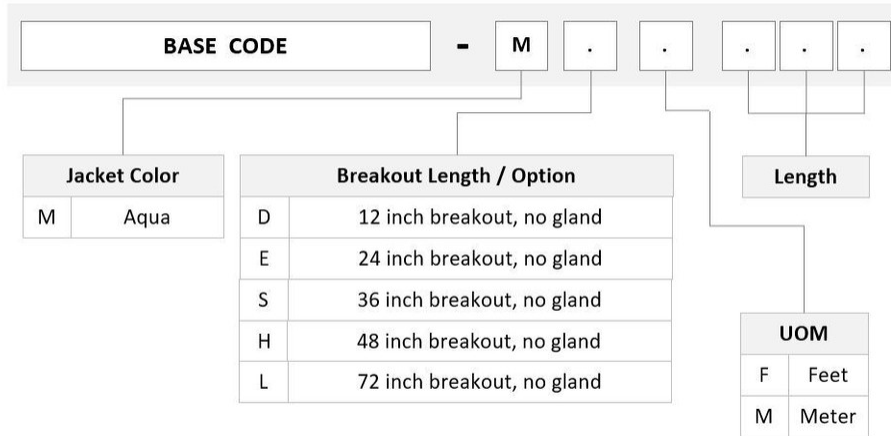

## General Specifications

<b>Color, boot A</b>	Black
<b>Color, connector A</b>	Aqua
<b>Color, boot B</b>	Aqua
<b>Color, connector B</b>	Black
<b>Construction Type</b>	Stranded
<b>Furcation Color</b>	Aqua
<b>Interface, Connector A</b>	MPO-12/UPC Female
<b>Interface, Connector B</b>	SC/UPC
<b>Jacket Color</b>	Aqua
<b>Polarity</b>	Method B (LL)
<b>Fibers per Subunit, quantity</b>	12
<b>Total Fibers, quantity</b>	12

## Dimensions

<b>Cable Assembly Length Range (m)</b>	1 – 305
--	---------

## Ordering Tree