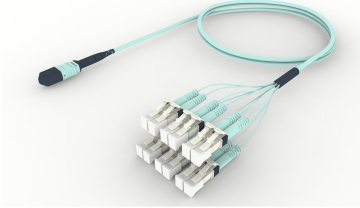

FQXMXLCGD

Base Product

OM4 MPO (Pinned) to LC/UPC, InstaPATCH® 360 Array Cord, 12-Fiber, Plenum

Product Classification

Regional Availability	Asia Australia/New Zealand Europe Latin America Middle East /Africa North America
Portfolio	CommScope®
Product Type	Fiber array cable assembly
Product Brand	SYSTIMAX InstaPATCH® 360
Ordering Note	Minimum length may vary based on cable configuration

General Specifications

Color, boot A	Black
Color, connector A	Aqua
Color, boot B	Aqua
Color, connector B	Black
Construction Type	Stranded
Furcation Color	Aqua
Interface, Connector A	MPO-12/UPC Male
Interface, Connector B	LC/UPC
Jacket Color	Aqua
Polarity	Method B (LL)
Fibers per Subunit, quantity	12
Total Fibers, quantity	12

Dimensions

Cable Assembly Length Range (m)	1 – 305
--	---------

FQXMXLCGD

Cable Assembly Length Range (ft)

1 – 999

Ordering Tree

Mechanical Specifications

Cable Retention Strength, maximum 11.24 lb @ 0 ° | 4.40 lb @ 90 °