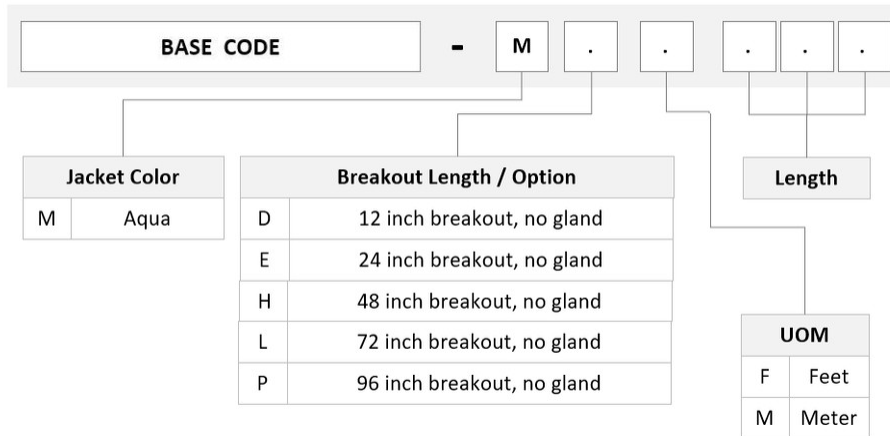

General Specifications

Color, boot A	Black
Color, connector A	Aqua
Color, boot B	Aqua
Color, connector B	Black
Construction Type	Stranded
Furcation Color	Aqua
Interface, Connector A	MPO-12/UPC Male
Interface, Connector B	LC/UPC
Jacket Color	Aqua
Polarity	Method B (LL)
Fibers per Subunit, quantity	12
Total Fibers, quantity	12

Dimensions

Cable Assembly Length Range (m)	1 – 305
--	---------

FQXMXLCGD

Cable Assembly Length Range (ft)

1 – 999

Ordering Tree

Mechanical Specifications

Cable Retention Strength, maximum 11.24 lb @ 0 ° | 4.40 lb @ 90 °