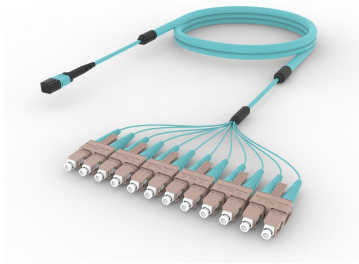

FQXMXSCGD

Base Product

OM4 MPO (Pinned) to SC/UPC, InstaPATCH® 360 Array Cord, 12-Fiber, Plenum

Product Classification

Regional Availability	Asia Australia/New Zealand Europe Latin America Middle East /Africa North America
Portfolio	CommScope®
Product Type	Fiber array cable assembly
Product Brand	SYSTIMAX InstaPATCH® 360
Ordering Note	Minimum length may vary based on cable configuration

General Specifications

Color, boot A	Black
Color, connector A	Aqua
Color, boot B	Aqua
Color, connector B	Black
Construction Type	Stranded
Furcation Color	Aqua
Interface, Connector A	MPO-12/UPC Male
Interface, Connector B	SC/UPC
Jacket Color	Aqua
Polarity	Method B (LL)
Fibers per Subunit, quantity	12
Total Fibers, quantity	12

Dimensions

Cable Assembly Length Range (m)	1 – 305
----------------------------------------	---------

FQXMXSCGD

Cable Assembly Length Range (ft)

1 – 999

Ordering Tree

Mechanical Specifications

Cable Retention Strength, maximum 11.24 lb @ 0 ° | 4.40 lb @ 90 °

FQXMXSCGD

Included Products

- 460125750 – LazrSPEED® Pre-Radiused SC Connector for 1.6 mm Fiber Cordage, Duplex, multimode
- 860647047 – MPO12, LOW LOSS, MALE, OM3/4, AQUA, 3mm
- P-012-MP-5K-F30 – Fiber indoor cable, LazrSPEED® Plenum MPO Light Duty for Patchcords, 12 fiber, Multimode OM4, Feet jacket marking