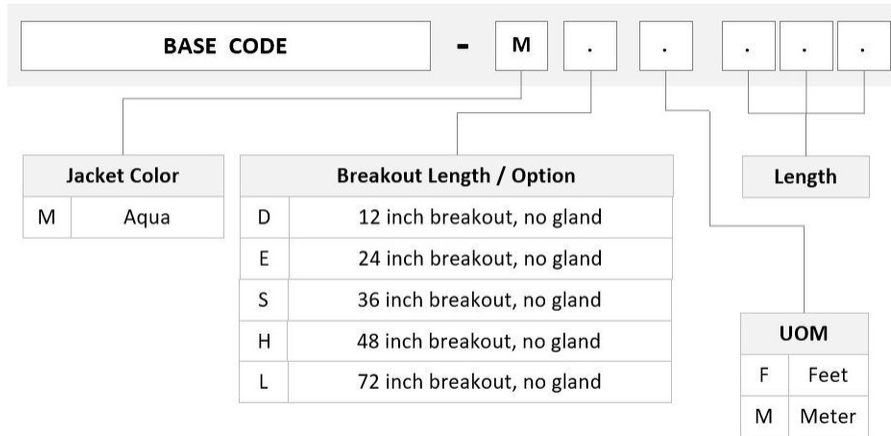

General Specifications

Color, boot A	Black
Color, connector A	Aqua
Color, boot B	Aqua
Color, connector B	Black
Construction Type	Stranded
Furcation Color	Aqua
Interface, Connector A	MPO-12/UPC Male
Interface, Connector B	SC/UPC
Jacket Color	Aqua
Polarity	Method B (LL)
Fibers per Subunit, quantity	12
Total Fibers, quantity	12

Dimensions

Cable Assembly Length Range (m)	1 – 305
----------------------------------------	---------

FQXMXSCGD

Cable Assembly Length Range (ft)

1 – 999

Ordering Tree

Mechanical Specifications

Cable Retention Strength, maximum 11.24 lb @ 0 ° | 4.40 lb @ 90 °