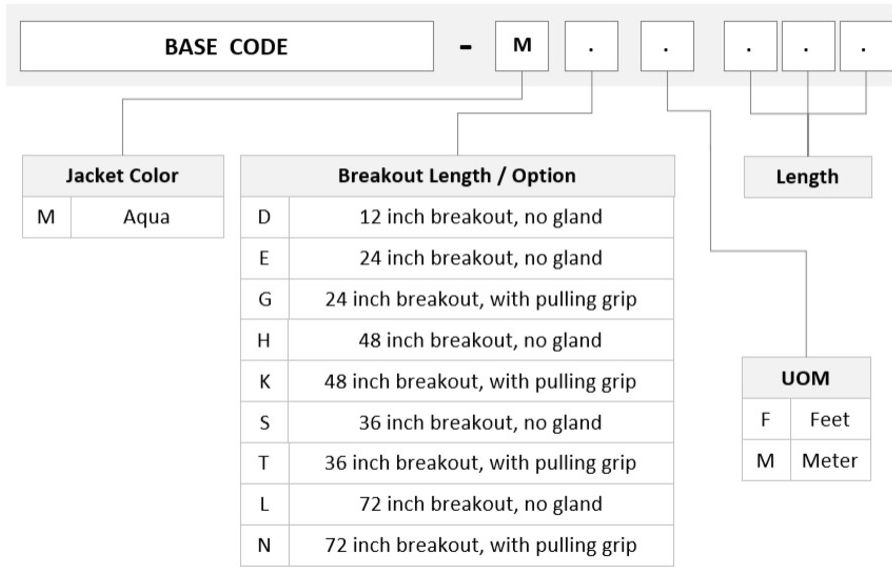

FSXLCLCWH

Base Product

LazrSPEED® 550 LC/UPC to LC/UPC, Distribution Cable, 48-Fiber, Plenum

Product Classification

Regional Availability	North America
Portfolio	CommScope®
Product Type	Fiber distribution cable assembly
Product Brand	SYSTIMAX InstaPATCH® 360
Ordering Note	For lengths greater than 999 ft (304 m), orders must be in meters

General Specifications

Cable Glands	No glands
Color, connector A	Beige
Color, connector B	Beige
Construction Type	Distribution, indoor
Interface, Connector A	LC/UPC
Interface, Connector B	LC/UPC
Total Fibers, quantity	48

Dimensions

Cable Assembly Length Range (m)	3 – 999
Cable Assembly Length Range (ft)	10 – 999

Ordering Tree

FSXLCLCWH

Mechanical Specifications

Cable Retention Strength, maximum 0.50 lb @ 0° | 0.50 lb @ 90°