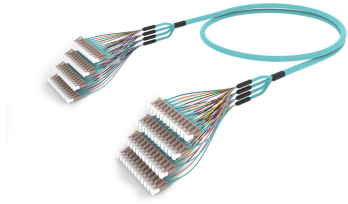

FSXLCLCWH

Base Product

LazrSPEED® 550 LC/UPC to LC/UPC, Distribution Cable, 48-Fiber, Plenum

Product Classification

Regional Availability	North America
Portfolio	CommScope®
Product Type	Fiber distribution cable assembly
Product Brand	SYSTIMAX InstaPATCH® 360
Ordering Note	For lengths greater than 999 ft (304 m), orders must be in meters

General Specifications

Cable Glands	No glands
Color, connector A	Beige
Color, connector B	Beige
Construction Type	Distribution, indoor
Interface, Connector A	LC/UPC
Interface, Connector B	LC/UPC
Total Fibers, quantity	48

Dimensions

Cable Assembly Length Range (m)	3 – 999
Cable Assembly Length Range (ft)	10 – 999

Ordering Tree

FSXLCLCWH

Mechanical Specifications

Cable Retention Strength, maximum 0.50 lb @ 0° | 0.50 lb @ 90°