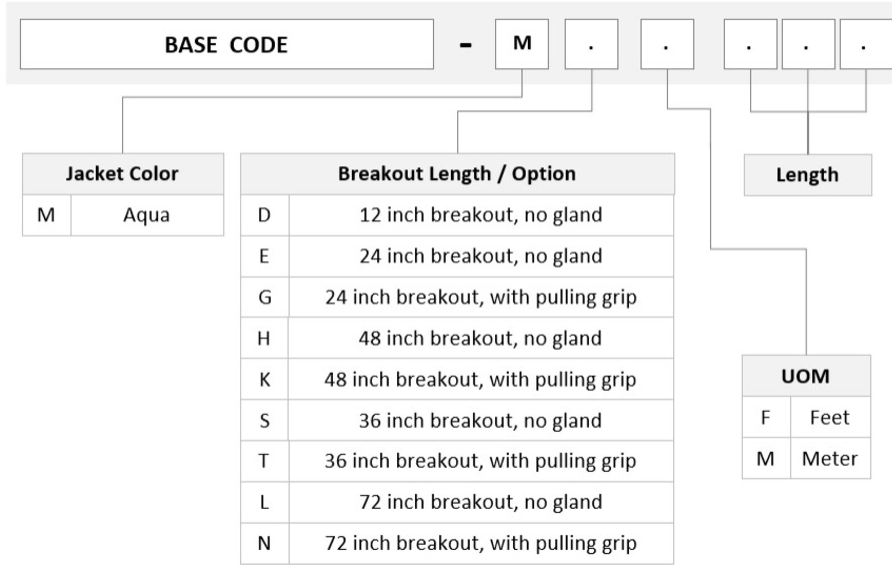

FSXLCLCWK

Mechanical Specifications

Cable Retention Strength, maximum 0.50 lb @ 0° | 0.50 lb @ 90°

Optical Specifications

Fiber Mode Multimode

Fiber Type OM4, LazrSPEED®

Environmental Specifications

Operating Temperature 0 °C to +70 °C (+32 °F to +158 °F)

Environmental Space Plenum

Regulatory Compliance/Certifications

Agency	Classification
CHINA-ROHS	Below maximum concentration value
ISO 9001:2015	Designed, manufactured and/or distributed under this quality management system
REACH-SVHC	Compliant as per SVHC revision on www.commscope.com/ProductCompliance
ROHS	Compliant
UK-ROHS	Compliant