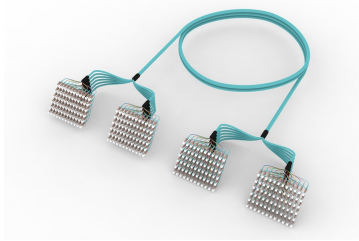

FSXLCLCWM

Base Product

LazrSPEED® 550 LC/UPC to LC/UPC, Distribution Cable, 144-Fiber, Plenum

Product Classification

Regional Availability	North America
Portfolio	CommScope®
Product Type	Fiber distribution cable assembly
Product Brand	SYSTIMAX InstaPATCH® 360
Ordering Note	For lengths greater than 999 ft (304 m), orders must be in meters

General Specifications

Cable Glands	No glands
Color, connector A	Beige
Color, connector B	Beige
Construction Type	Distribution, indoor
Interface, Connector A	LC/UPC
Interface, Connector B	LC/UPC
Total Fibers, quantity	144

Dimensions

Cable Assembly Length Range (m)	3 – 999
Cable Assembly Length Range (ft)	10 – 999

Ordering Tree

FSXLCLCWM

Mechanical Specifications

Cable Retention Strength, maximum 0.50 lb @ 0° | 0.50 lb @ 90°