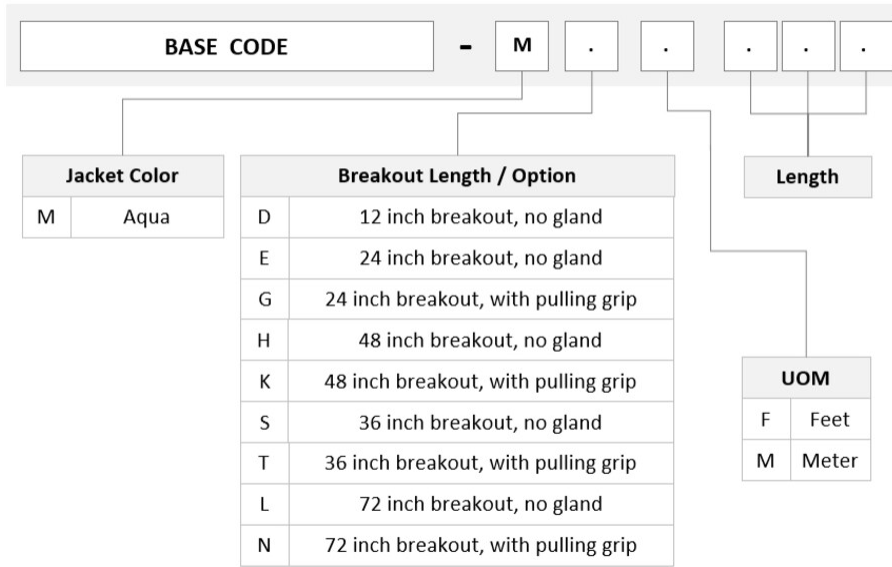

FSXLCLCWM

Base Product

LazrSPEED® 550 LC/UPC to LC/UPC, Distribution Cable, 144-Fiber, Plenum

Product Classification

Regional Availability	North America
Portfolio	CommScope®
Product Type	Fiber distribution cable assembly
Product Brand	SYSTIMAX InstaPATCH® 360
Ordering Note	For lengths greater than 999 ft (304 m), orders must be in meters

General Specifications

Cable Glands	No glands
Color, connector A	Beige
Color, connector B	Beige
Construction Type	Distribution, indoor
Interface, Connector A	LC/UPC
Interface, Connector B	LC/UPC
Total Fibers, quantity	144

Dimensions

Cable Assembly Length Range (m)	3 – 999
Cable Assembly Length Range (ft)	10 – 999

Ordering Tree

FSXLCLCWM

Mechanical Specifications

Cable Retention Strength, maximum 0.50 lb @ 0° | 0.50 lb @ 90°