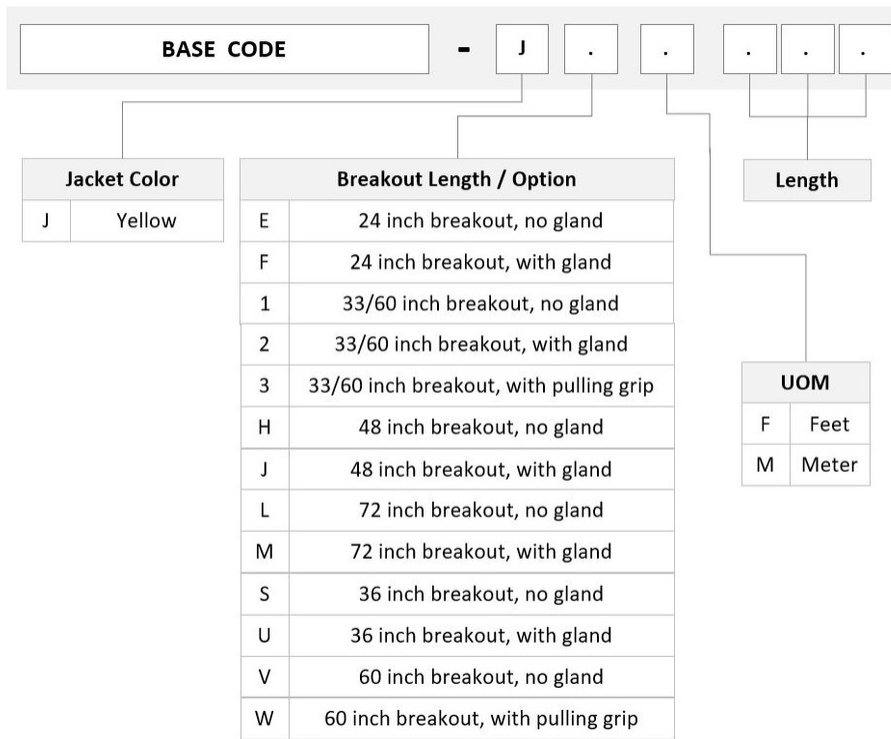

U4GLALACD

Ordering Tree

Optical Specifications

Fiber Mode	Singlemode
Fiber Type	G.657.A2, TeraSPEED®

Environmental Specifications

Operating Temperature	-10 °C to +60 °C (+14 °F to +140 °F)
EN50575 CPR Cable EuroClass Fire Performance	B2ca
Environmental Space	Indoor | Low Smoke Zero Halogen (LSZH)

Regulatory Compliance/Certifications

Agency	Classification
ANATEL	Compliant
ISO 9001:2015	Designed, manufactured and/or distributed under this quality management system