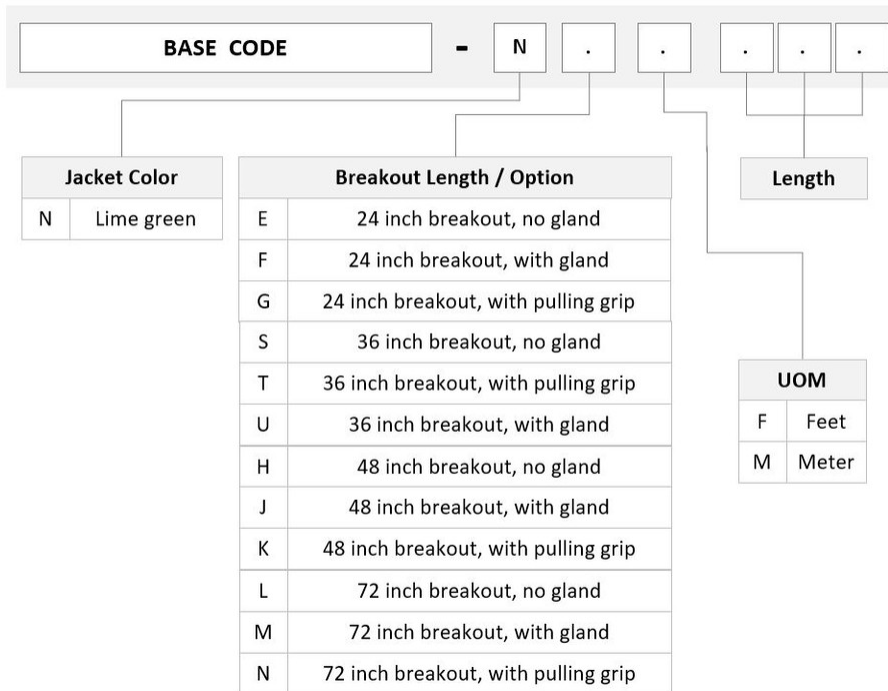

U4VMXLCAM

Dimensions

Cable Assembly Length Range (m) 3 – 999

Cable Assembly Length Range (ft) 7 – 999

Ordering Tree

Optical Specifications

Fiber Mode Multimode

Fiber Type OM5, LazrSPEED®

Environmental Specifications

Operating Temperature -10 °C to +60 °C (+14 °F to +140 °F)

Environmental Space Indoor | Low Smoke Zero Halogen (LSZH)

Regulatory Compliance/Certifications

Agency	Classification
ANATEL	Compliant