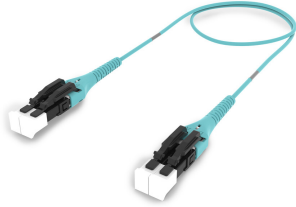

UDXLULUK2

Base Product

Ultra Low Loss OM4, LC/UPC Uniboot to LC/UPC Uniboot, 1.5 mm Duplex Fiber Patch Cord, Plenum

- Patch cords using Uniboot technology combine, modularity, flexibility with easy insertion and removal from connectivity
- Uniboot connectors feature an adjustable polarity via a manual and independent rotation of each single connector body without exposing the fibers
- Uniboot technology features a push-pull mechanism operated by squeezing the connector boot

Product Classification

Regional Availability	Asia Australia/New Zealand Europe Latin America Middle East /Africa North America
Portfolio	CommScope®
Product Type	Fiber patch cord, duplex
Product Brand	SYSTIMAX ULL
Product Series	UDX
Ordering Note	For lengths greater than 999 ft (304 m), orders must be in meters Minimum length may vary based on cable configuration

General Specifications

Color, connector A	Beige
Color, connector B	Beige
Interface, Connector A	LC/UPC
Interface Feature, connector A	Uniboot
Interface, Connector B	LC/UPC
Interface Feature, connector B	Uniboot
Jacket Color	Aqua
Total Fibers, quantity	2

– LC UniBoot 1.5 mm Multimode Aqua LC UNIBOOT duplex connector