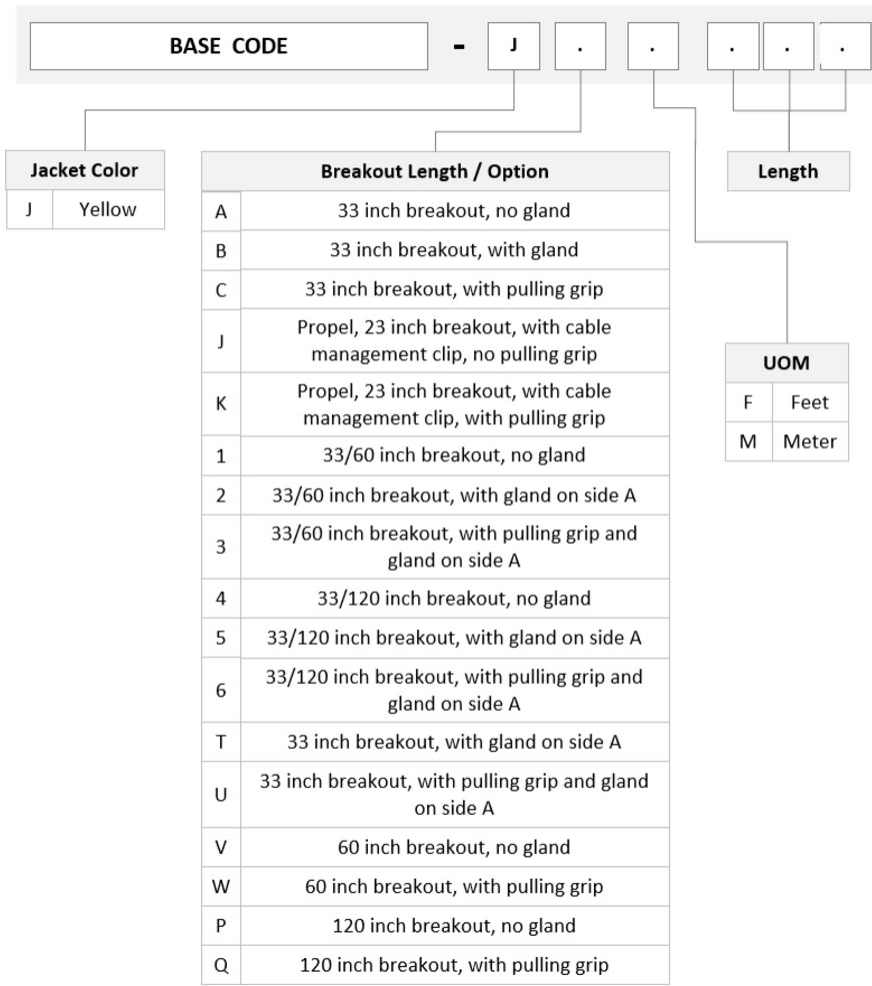

UGGMPMPCH

Base Product

Ultra Low Loss ULL TeraSPEED® MPO(Unpinned) to MPO(Unpinned)
Pre-terminated Trunk Cable, MPO12, 48-Fiber, Plenum, 12 fiber PmP 2.0
mm Dca

Product Classification

Regional Availability	Asia Australia/New Zealand Europe Latin America Middle East/Africa North America
Portfolio	CommScope®
Product Type	Fiber trunk cable assembly
Product Brand	SYSTIMAX ULL
Ordering Note	For additional jacket colors, please contact a CommScope Sales Representative For lengths greater than 999 ft (304 m), orders must be in meters Minimum length may vary based on cable configuration

General Specifications

Color, boot A	Black
Color, connector A	Green
Color, boot B	Black
Color, connector B	Green
Construction Type	Stranded
Furcation Color	Yellow
Interface, Connector A	MPO-12/APC Female
Interface, Connector B	MPO-12/APC Female
Jacket Color	Yellow
Polarity	Method B Enhanced (ULL)
Fibers per Subunit, quantity	12
Total Fibers, quantity	48

Dimensions

Breakout Length	33 in
Cable Assembly Length Range (m)	3 – 999
Cable Assembly Length Range (ft)	10 – 999

UGGMPMPCH

Ordering Tree

Optical Specifications

Fiber Mode	Singlemode
Fiber Type	G.657.A2, TeraSPEED®