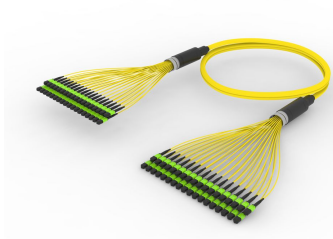

UJGMPMXRV

Base Product

Ultra Low Loss (ULL) Singlemode MPO12 (Unpinned) to MPO12 (Pinned), Fiber Trunk Cable Assembly, 432-Fiber, Rollable Ribbon Central Tube, Low Smoke Zero Halogen/Riser

Product Classification

Regional Availability	Asia Australia/New Zealand Europe Latin America Middle East /Africa North America
Portfolio	CommScope®
Product Type	Fiber trunk cable assembly
Product Brand	SYSTIMAX ULL
Ordering Note	For additional jacket colors, please contact a CommScope Sales Representative For lengths greater than 999 ft (304 m), orders must be in meters Minimum length may vary based on cable configuration

General Specifications

Color, boot A	Black
Color, connector A	Green
Color, boot B	Black
Color, connector B	Green
Construction Type	Rollable ribbon
Furcation Color	Yellow
Interface, Connector A	MPO-12/APC Female
Interface, Connector B	MPO-12/APC Male
Jacket Color	Yellow
Polarity	Method B Enhanced (ULL)
Fibers per Subunit, quantity	12
Total Fibers, quantity	432