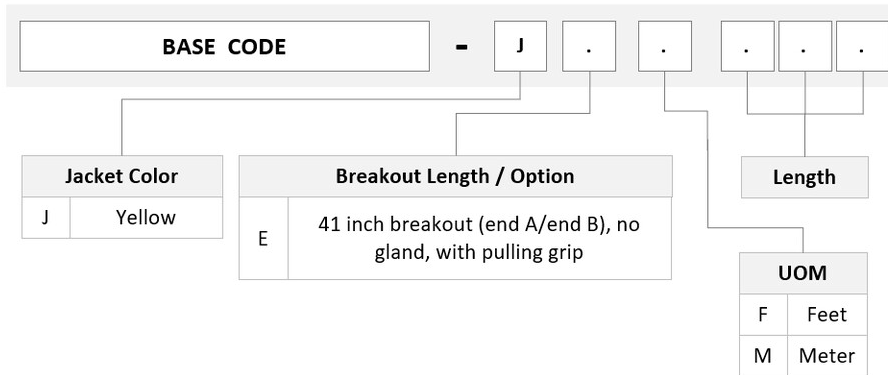

General Specifications

Color, boot A	Black
Color, connector A	Green
Color, boot B	Black
Color, connector B	Green
Construction Type	Rollable ribbon
Furcation Color	Yellow
Interface, Connector A	MPO-12/APC Female
Interface, Connector B	MPO-12/APC Male
Jacket Color	Yellow
Polarity	Method B Enhanced (ULL)
Fibers per Subunit, quantity	12
Total Fibers, quantity	432

Dimensions

UJGMPMXRV

Breakout Length	33 in
Cable Assembly Length Range (m)	3 – 999
Cable Assembly Length Range (ft)	10 – 999

Ordering Tree

Mechanical Specifications

Cable Retention Strength, maximum	11.24 lb @ 0 ° 4.40 lb @ 90 °
--	---------------------------------