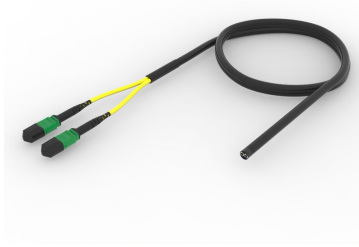

UJGMPUCDF

Base Product

Ultra Low Loss Singlemode MPO12 Unpinned to Unconnectorized 24-Fiber Pre-terminated Trunk Cable, Indoor/Outdoor, Low Smoke Zero Halogen/Riser

Product Classification

Regional Availability	Asia Australia/New Zealand China Europe India Latin America Middle East/Africa North America
Portfolio	CommScope®
Product Type	Fiber trunk cable assembly
Product Brand	SYSTMIX ULL
Ordering Note	For additional jacket colors, please contact a CommScope Sales Representative For lengths greater than 999 ft (304 m), orders must be in meters Minimum length may vary based on cable configuration

General Specifications

Color, boot A	Black
Color, connector A	Green
Construction Type	Stranded
Furcation Color	Yellow
Interface, Connector A	MPO-12/APC Female
Interface, Connector B	Unterminated
Jacket Color	Black
Polarity	Method B Enhanced (ULL)
Fibers per Subunit, quantity	12
Total Fibers, quantity	24

Dimensions

Breakout Length	33 in
Cable Assembly Length Range (m)	3 – 999
Cable Assembly Length Range (ft)	10 – 999

UJGMPUCDF

Ordering Tree

Mechanical Specifications

Cable Retention Strength, maximum 11.24 lb @ 0° | 4.40 lb @ 90°

Included Products

- 760238826 Z-024-MP-8G-F12BK/D – Fiber Indoor/Outdoor cable, TeraSPEED® Low Smoke Zero Halogen Riser MPO Trunk, 24 fiber with 12 fiber subunits, Gel-free, Singlemode G.657.A2/B2, Feet jacket marking, Black jacket color, Dca flame rating