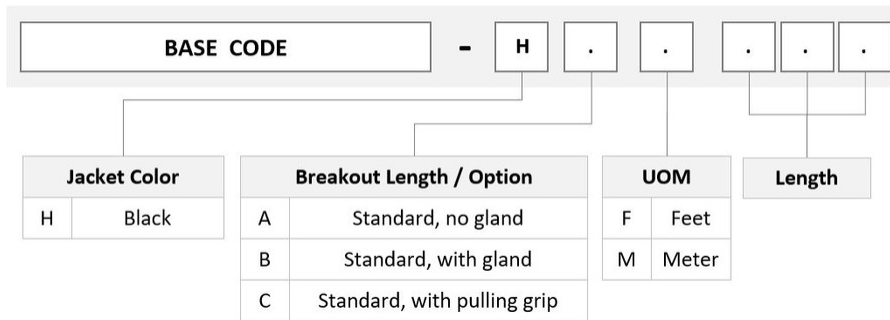

General Specifications

Color, boot A	Black
Color, connector A	Green
Construction Type	Stranded
Furcation Color	Yellow
Interface, Connector A	MPO-12/APC Female
Interface, Connector B	Unterminated
Jacket Color	Black
Polarity	Method B Enhanced (ULL)
Fibers per Subunit, quantity	12
Total Fibers, quantity	24

Dimensions

Breakout Length	33 in
Cable Assembly Length Range (m)	3 – 999
Cable Assembly Length Range (ft)	10 – 999

UJGMPUCDF

Ordering Tree

Mechanical Specifications

Cable Retention Strength, maximum 11.24 lb @ 0° | 4.40 lb @ 90°