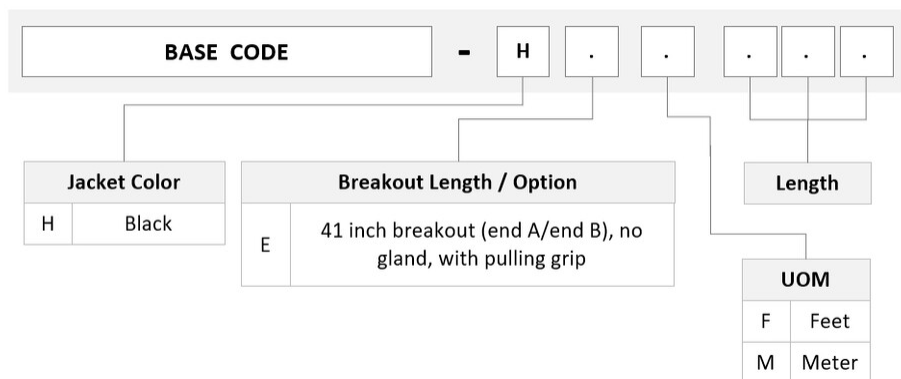

Mechanical Specifications

Cable Retention Strength, maximum 11.24 lb @ 0° | 4.40 lb @ 90°

Optical Specifications

Fiber Mode Singlemode

Fiber Type G.657.A2, TeraSPEED®

Environmental Specifications

Operating Temperature -10 °C to +60 °C (+14 °F to +140 °F)

Environmental Space Dual Rated LSZH/Riser

Regulatory Compliance/Certifications

Agency	Classification
ANATEL	Compliant
CHINA-ROHS	Below maximum concentration value
ISO 9001:2015	Designed, manufactured and/or distributed under this quality management system
REACH-SVHC	Compliant as per SVHC revision on www.commscope.com/ProductCompliance
ROHS	Compliant
UK-ROHS	Compliant

Included Products

760239023 – Fiber indoor/outdoor cable, All-Dielectric, LSZH Riser-Rated, Gel-Free, Central Tube Rollable