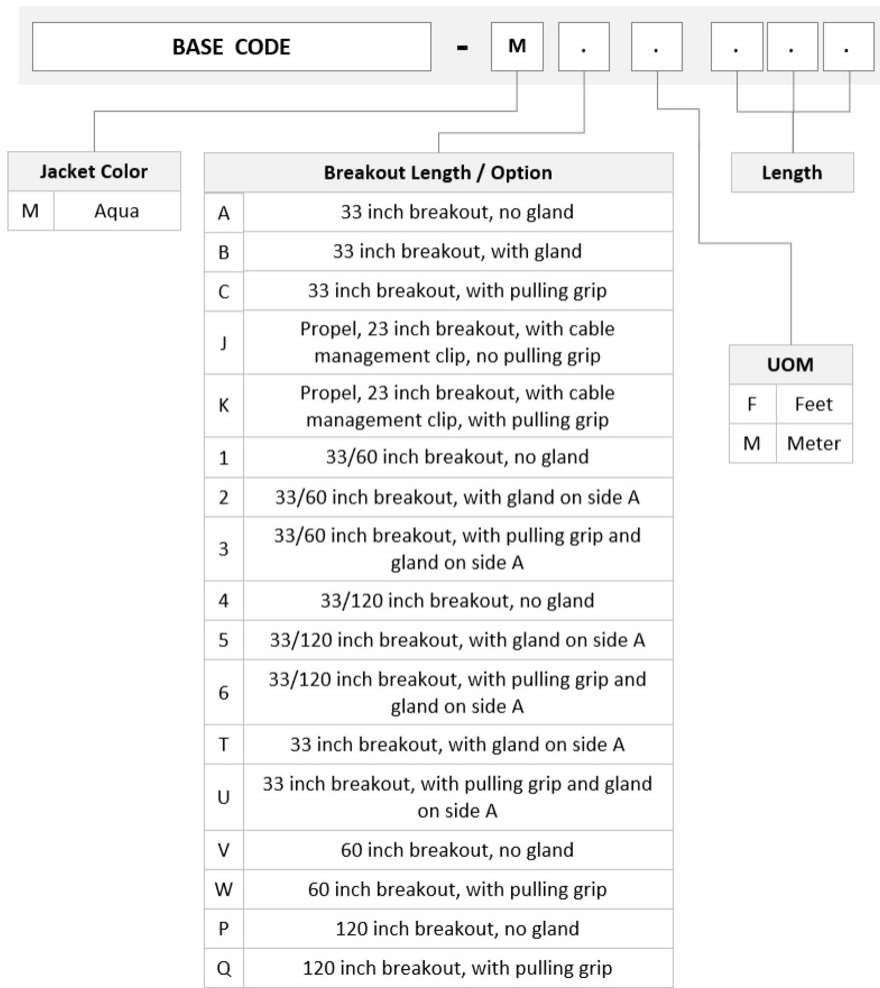

General Specifications

Color, boot A	Black
Color, connector A	Black
Color, boot B	Black
Color, connector B	Black
Construction Type	Stranded
Furcation Color	Aqua
Interface, Connector A	MPO-12/UPC Female
Interface, Connector B	MPO-12/UPC Female
Jacket Color	Aqua
Polarity	Method B Enhanced (ULL)
Fibers per Subunit, quantity	12
Total Fibers, quantity	48

Dimensions

Breakout Length	33 in
Cable Assembly Length Range (m)	3 – 999
Cable Assembly Length Range (ft)	10 – 999

UJXMPMPCH

Ordering Tree

Optical Specifications

Fiber Mode	Multimode
Fiber Type	OM4, LazrSPEED®