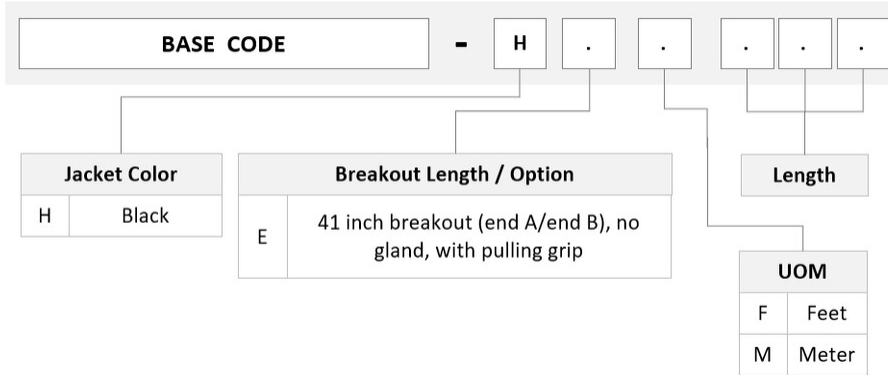

Product Classification

Regional Availability	Asia Australia/New Zealand Europe Latin America Middle East /Africa North America
Portfolio	CommScope®
Product Type	Fiber trunk cable assembly
Product Brand	SYSTIMAX ULL
Ordering Note	For additional jacket colors, please contact a CommScope Sales Representative For lengths greater than 999 ft (304 m), orders must be in meters Minimum length may vary based on cable configuration

General Specifications

Color, boot A	Black
Color, connector A	Green
Construction Type	Armored Rollable ribbon
Furcation Color	Yellow
Interface, Connector A	MPO-12/APC Female
Interface, Connector B	Unterminated
Jacket Color	Black
Polarity	Method B Enhanced (ULL)
Fibers per Subunit, quantity	12
Total Fibers, quantity	576

Dimensions

Breakout Length	33 in
Cable Assembly Length Range (m)	3 – 999
Cable Assembly Length Range (ft)	10 – 999

Ordering Tree

Mechanical Specifications

Cable Retention Strength, maximum 11.24 lb @ 0° | 4.40 lb @ 90°