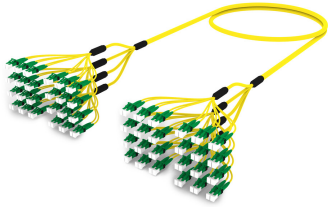

ULGLALACH

Base Product

Ultra Low Loss ULL TeraSPEED® LC/APC to LC/APC Ruggedized fanout Cable, 48-Fiber, Plenum, 12 fiber PmP 2.0 mm Dca

Product Classification

Regional Availability

Asia | Australia/New Zealand | Europe | Latin America | Middle East/Africa | North America

Portfolio

CommScope®

Product Type

Ruggedized fanout

Product Brand

SYSTIMAX ULL

Ordering Note

For additional jacket colors, please contact a CommScope Sales Representative | For lengths greater than 999 ft (304 m), orders must be in meters | Minimum length may vary based on cable configuration

General Specifications

Color, boot A	Green
Color, connector A	Green
Color, boot B	Green
Color, connector B	Green
Construction Type	Stranded
Furcation Color	Yellow
Interface, Connector A	LC/APC
Interface, Connector B	LC/APC
Interface Feature, connector B	ULL
Jacket Color	Yellow
Fibers per Subunit, quantity	12
Total Fibers, quantity	48

Dimensions

Cable Assembly Length Range (m)	3 – 305
Cable Assembly Length Range (ft)	10 – 999

ULGLALACH

Optical Specifications

Fiber Mode	Singlemode
Fiber Type	G.657.A2, TeraSPEED®

Environmental Specifications