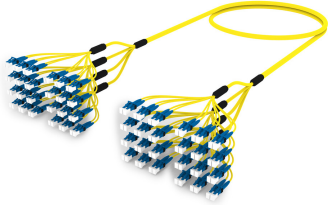

ULGLFLFCH

Base Product

Ultra Low Loss ULL TeraSPEED® LC/UPC G B to LC/UPC G B Ruggedized fanout Cable, 48-Fiber, Plenum, 12 fiber PmP 2.0 mm Dca

Product Classification

Regional Availability	Asia Australia/New Zealand Europe Latin America Middle East/Africa North America
Portfolio	CommScope®
Product Type	Ruggedized fanout
Product Brand	SYSTIMAX ULL
Ordering Note	For additional jacket colors, please contact a CommScope Sales Representative For lengths greater than 999 ft (304 m), orders must be in meters Minimum length may vary based on cable configuration

General Specifications

Color, boot A	Blue
Color, connector A	Green
Color, boot B	Blue
Color, connector B	Blue
Construction Type	Stranded
Furcation Color	Yellow
Interface, Connector A	LC/UPC
Interface Feature, connector A	Grade B performance
Interface, Connector B	LC/UPC
Interface Feature, connector B	Grade B performance
Jacket Color	Yellow
Fibers per Subunit, quantity	12
Total Fibers, quantity	48

Dimensions

Cable Assembly Length Range (m)	3 – 305
Cable Assembly Length Range (ft)	10 – 999

ULGLFLFCH

Ordering Tree

Optical Specifications

Fiber Mode	Singlemode
Fiber Type	G.657.A2, TeraSPEED®

Environmental Specifications