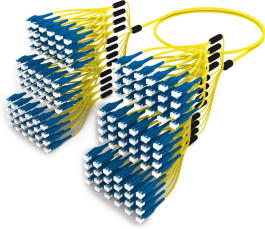

ULGLULUCM

Base Product

Ultra Low Loss ULL TeraSPEED® LC/UPC Uniboot to LC/UPC Uniboot Ruggedized fanout Cable, 144-Fiber, Plenum, 12 fiber PmP 2.0 mm Dca

Product Classification

Regional Availability

Asia | Australia/New Zealand | Europe | Latin America | Middle East/Africa | North America

Portfolio

CommScope®

Product Type

Ruggedized fanout

Product Brand

SYSTIMAX ULL

Ordering Note

For additional jacket colors, please contact a CommScope Sales Representative | For lengths greater than 999 ft (304 m), orders must be in meters | Minimum length may vary based on cable configuration

General Specifications

Color, boot A	Blue
Color, connector A	Green
Color, boot B	Blue
Color, connector B	Blue
Construction Type	Stranded
Furcation Color	Yellow
Interface, Connector A	LC/UPC
Interface Feature, connector A	Uniboot
Interface, Connector B	LC/UPC
Interface Feature, connector B	Uniboot
Jacket Color	Yellow
Fibers per Subunit, quantity	12
Total Fibers, quantity	144