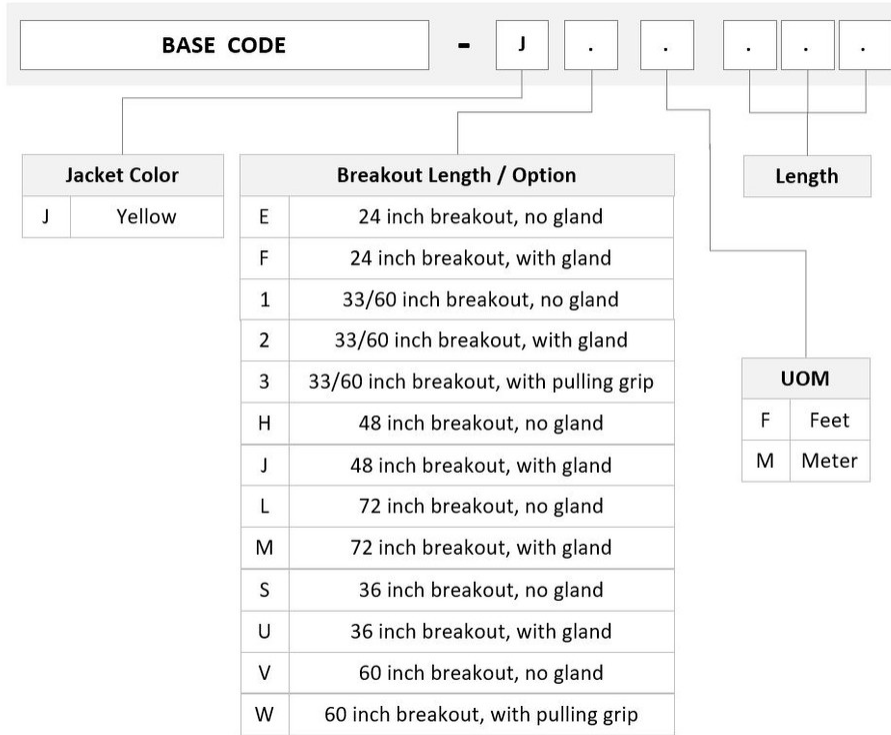

General Specifications

Color, boot A	Blue
Color, connector A	Green
Color, boot B	Blue
Color, connector B	Blue
Construction Type	Stranded
Furcation Color	Yellow
Interface, Connector A	LC/UPC
Interface Feature, connector A	Uniboot
Interface, Connector B	LC/UPC
Interface Feature, connector B	Uniboot
Jacket Color	Yellow
Fibers per Subunit, quantity	12
Total Fibers, quantity	144

Dimensions

Cable Assembly Length Range (m)	3 – 305
Cable Assembly Length Range (ft)	10 – 999

ULGLULUCM

Ordering Tree

Optical Specifications

Fiber Mode	Singlemode
Fiber Type	G.657.A2, TeraSPEED®

Environmental Specifications