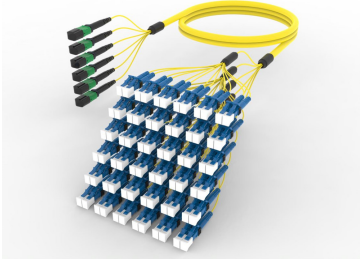

## Base Product

Ultra Low Loss ULL TeraSPEED® MPO(Unpinned) to LC/UPC Ruggedized fanout Cable, 72-Fiber, Plenum, 12 fiber PmP 2.0 mm Dca