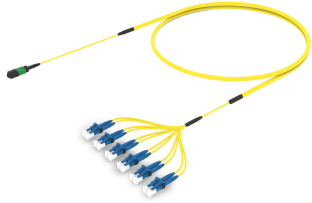

ULGMPLFCD

Base Product

Ultra Low Loss ULL TeraSPEED® MPO(Unpinned) to LC/UPC G B Ruggedized fanout Cable, 12-Fiber, Plenum, 12 fiber PmP 2.0 mm Dca

Product Classification

Regional Availability	Asia Australia/New Zealand Europe Latin America Middle East/Africa North America
Portfolio	CommScope®
Product Type	Ruggedized fanout
Product Brand	SYSTIMAX ULL
Ordering Note	For additional jacket colors, please contact a CommScope Sales Representative For lengths greater than 999 ft (304 m), orders must be in meters Minimum length may vary based on cable configuration

General Specifications

Color, boot A	Black
Color, connector A	Green
Color, boot B	Blue
Color, connector B	Blue
Construction Type	Stranded
Furcation Color	Yellow
Interface, Connector A	MPO-12/APC Female
Interface, Connector B	LC/UPC
Interface Feature, connector B	Grade B performance
Jacket Color	Yellow
Polarity	Method B Enhanced (ULL)
Fibers per Subunit, quantity	12
Total Fibers, quantity	12

Dimensions

Cable Assembly Length Range (m)	3 – 999
Cable Assembly Length Range (ft)	10 – 999

ULGMPLFCD

Ordering Tree

Optical Specifications

Fiber Mode	Singlemode
Fiber Type	G.657.A2, TeraSPEED®

Environmental Specifications