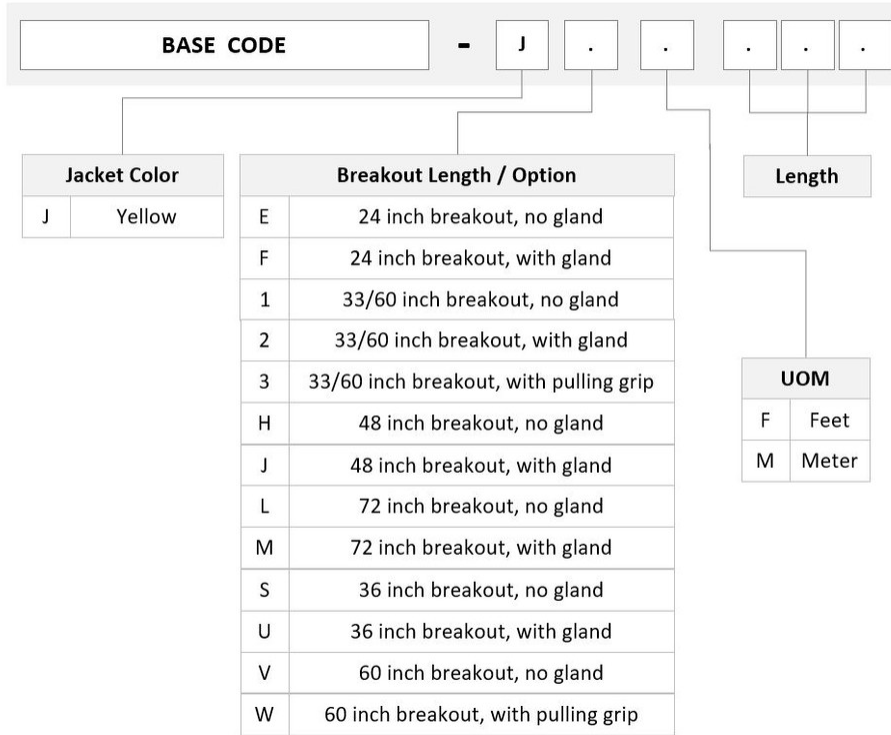

General Specifications

Color, boot A	Black
Color, connector A	Green
Color, boot B	Blue
Color, connector B	Blue
Construction Type	Stranded
Furcation Color	Yellow
Interface, Connector A	MPO-12/APC Female
Interface, Connector B	LC/UPC
Interface Feature, connector B	Grade B performance
Jacket Color	Yellow
Polarity	Method B Enhanced (ULL)
Fibers per Subunit, quantity	12
Total Fibers, quantity	12

Dimensions

Cable Assembly Length Range (m)	3 – 999
Cable Assembly Length Range (ft)	10 – 999

ULGMPLFCD

Ordering Tree

Optical Specifications

Fiber Mode	Singlemode
Fiber Type	G.657.A2, TeraSPEED®

Environmental Specifications