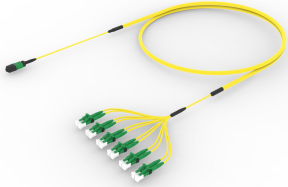

ULGMPLGCD

Base Product

Ultra Low Loss ULL TeraSPEED® MPO(Unpinned) to LC/APC G B Ruggedized fanout Cable, 12-Fiber, Plenum, 12 fiber PmP 2.0 mm Dca

Product Classification

Regional Availability	Asia Australia/New Zealand Europe Latin America Middle East/Africa North America
Portfolio	CommScope®
Product Type	Ruggedized fanout
Product Brand	SYSTIMAX ULL
Ordering Note	For additional jacket colors, please contact a CommScope Sales Representative For lengths greater than 999 ft (304 m), orders must be in meters Minimum length may vary based on cable configuration

General Specifications

Color, boot A	Black
Color, connector A	Green
Color, boot B	Green
Color, connector B	Green
Construction Type	Stranded
Furcation Color	Yellow
Interface, Connector A	MPO-12/APC Female
Interface, Connector B	LC/APC
Interface Feature, connector B	Grade B performance
Jacket Color	Yellow
Polarity	Method B Enhanced (ULL)
Fibers per Subunit, quantity	12
Total Fibers, quantity	12

Dimensions

Cable Assembly Length Range (m)	3 – 999
Cable Assembly Length Range (ft)	10 – 999

ULGMPLGCD

Ordering Tree

Optical Specifications

Fiber Mode	Singlemode
Fiber Type	G.657.A2, TeraSPEED®

Environmental Specifications