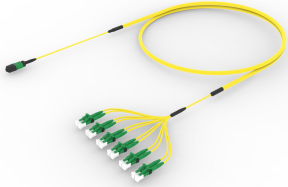

ULGMXLACD

Base Product

Ultra Low Loss ULL TeraSPEED® MPO(Pinned) to LC/APC Ruggedized fanout Cable, 12-Fiber, Plenum, 12 fiber PmP 2.0 mm Dca

Product Classification

Regional Availability	Asia Australia/New Zealand Europe Latin America Middle East/Africa North America
Portfolio	CommScope®
Product Type	Ruggedized fanout
Product Brand	SYSTIMAX ULL
Ordering Note	For additional jacket colors, please contact a CommScope Sales Representative For lengths greater than 999 ft (304 m), orders must be in meters Minimum length may vary based on cable configuration

General Specifications

Color, boot A	Black
Color, connector A	Green
Color, boot B	Green
Color, connector B	Green
Construction Type	Stranded
Furcation Color	Yellow
Interface, Connector A	MPO-12/APC Male
Interface, Connector B	LC/APC
Interface Feature, connector B	ULL
Jacket Color	Yellow
Polarity	Method B Enhanced (ULL)
Fibers per Subunit, quantity	12
Total Fibers, quantity	12

Dimensions

Cable Assembly Length Range (m)	3 – 999
Cable Assembly Length Range (ft)	10 – 999

ULGMXLACD

Ordering Tree

Optical Specifications

Fiber Mode	Singlemode
Fiber Type	G.657.A2, TeraSPEED®

Environmental Specifications