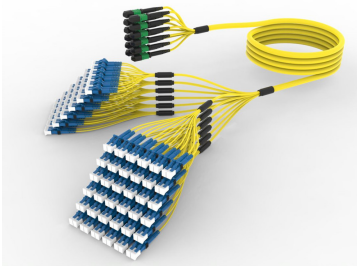

ULGMXLGCM

Base Product

Ultra Low Loss ULL TeraSPEED® MPO(Pinned) to LC/APC G B Ruggedized fanout Cable, 144-Fiber, Plenum, 12 fiber PmP 2.0 mm Dca

Product Classification

| | |
|------------------------------|--|
| Regional Availability | Asia Australia/New Zealand Europe Latin America Middle East/Africa North America |
| Portfolio | CommScope® |
| Product Type | Ruggedized fanout |
| Product Brand | SYSTIMAX ULL |
| Ordering Note | For additional jacket colors, please contact a CommScope Sales Representative For lengths greater than 999 ft (304 m), orders must be in meters Minimum length may vary based on cable configuration |

General Specifications

| | |
|---------------------------------------|-------------------------|
| Color, boot A | Black |
| Color, connector A | Green |
| Color, boot B | Green |
| Color, connector B | Green |
| Construction Type | Stranded |
| Furcation Color | Yellow |
| Interface, Connector A | MPO-12/APC Male |
| Interface, Connector B | LC/APC |
| Interface Feature, connector B | Grade B performance |
| Jacket Color | Yellow |
| Polarity | Method B Enhanced (ULL) |
| Fibers per Subunit, quantity | 12 |
| Total Fibers, quantity | 144 |

Dimensions

| | |
|--|---------|
| Cable Assembly Length Range (m) | 3 – 999 |
|--|---------|

ULGMXLGCM

Cable Assembly Length Range (ft)

10 – 999

Ordering Tree

Optical Specifications

Fiber Mode

Singlemode

Fiber Type

G.657.A2, TeraSPEED®

Environmental Specifications

Operating Temperature

-10 °C to +60 °C (+14 °F to +140 °F)

EN50575 CPR Cable EuroClass Fire Performance

Dca