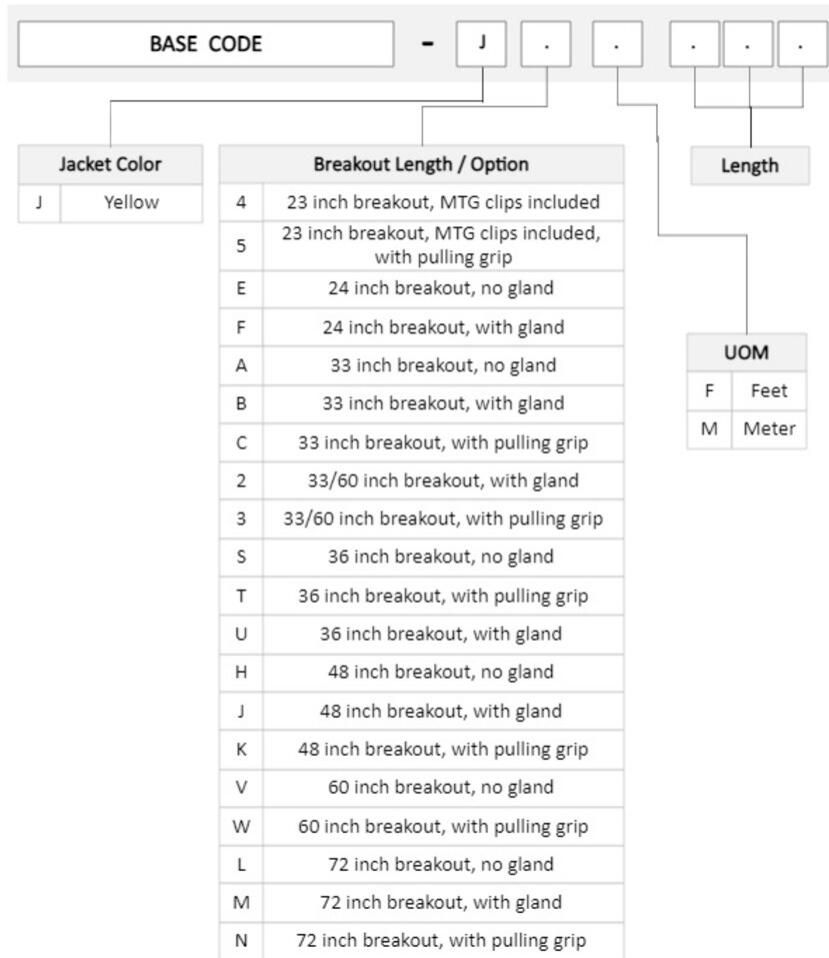

General Specifications

Color, boot A	Black
Color, connector A	Green
Color, boot B	Blue
Color, connector B	Blue
Construction Type	Stranded
Furcation Color	Yellow
Interface, Connector A	MPO-12/APC Male
Interface, Connector B	LC/UPC
Interface Feature, connector B	Uniboot
Jacket Color	Yellow
Polarity	Method B Enhanced (ULL)
Fibers per Subunit, quantity	12
Total Fibers, quantity	144

Dimensions

Cable Assembly Length Range (m)	2 – 999
--	---------

ULGMXLUCM

Cable Assembly Length Range (ft)

7 – 999

Ordering Tree

Optical Specifications

Fiber Mode