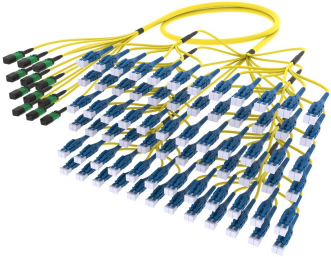

ULGMXLUCM

Base Product

Ultra Low Loss ULL , TeraSPEED® MPO(Pinned) to LC/UPC Uniboot Ruggedized fanout Cable, 144-Fiber, Plenum, 12 fiber PmP 2.0 mm Dca

Product Classification

Regional Availability	Asia Australia/New Zealand Europe Latin America Middle East/Africa North America
Portfolio	CommScope®
Product Type	Ruggedized fanout
Product Brand	SYSTIMAX ULL
Ordering Note	For additional jacket colors, please contact a CommScope Sales Representative For lengths greater than 999 ft (304 m), orders must be in meters Minimum length may vary based on cable configuration

General Specifications

Color, boot A	Black
Color, connector A	Green
Color, boot B	Blue
Color, connector B	Blue
Construction Type	Stranded
Furcation Color	Yellow
Interface, Connector A	MPO-12/APC Male
Interface, Connector B	LC/UPC
Interface Feature, connector B	Uniboot
Jacket Color	Yellow
Polarity	Method B Enhanced (ULL)
Fibers per Subunit, quantity	12
Total Fibers, quantity	144

Dimensions

Cable Assembly Length Range (m)	2 – 999
--	---------

ULGMXLUCM

Cable Assembly Length Range (ft)

7 – 999

Ordering Tree

Optical Specifications

Fiber Mode

Singlemode

Fiber Type

G.657.A2, TeraSPEED®

Environmental Specifications

Operating Temperature

-10 °C to +60 °C (+14 °F to +140 °F)

EN50575 CPR Cable EuroClass Fire Performance

Dca