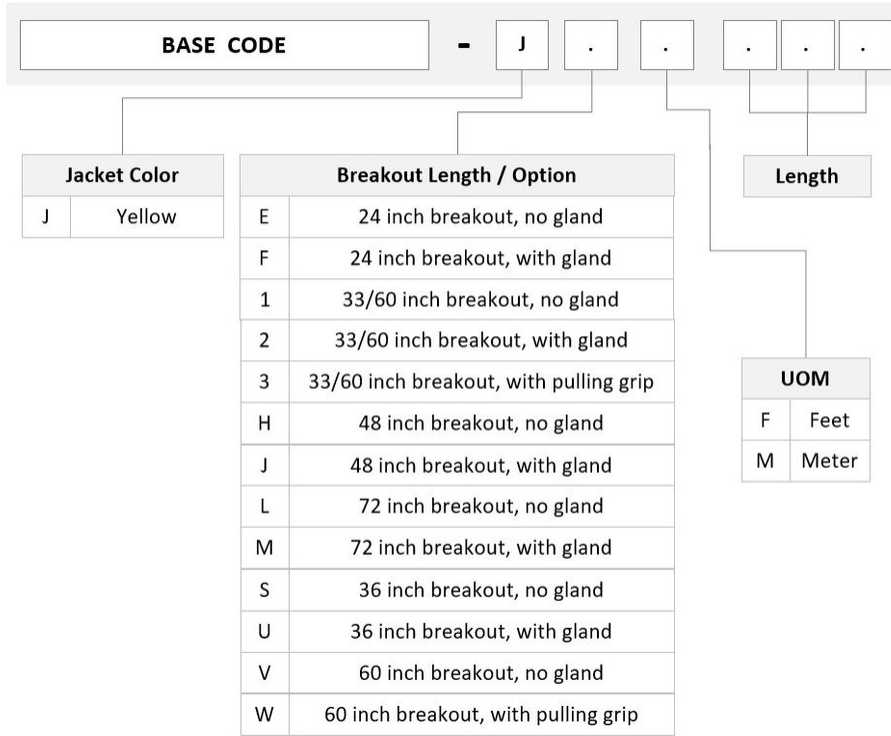

Ordering Tree

Optical Specifications

Fiber Mode

Singlemode

Fiber Type

G.657.A2, TeraSPEED®

Environmental Specifications

Operating Temperature

-10 °C to +60 °C (+14 °F to +140 °F)

EN50575 CPR Cable EuroClass Fire Performance

Dca

Environmental Space

Indoor | Plenum

Regulatory Compliance/Certifications

Agency

Classification

ANATEL

Compliant

ISO 9001:2015

Designed, manufactured and/or distributed under this quality management system