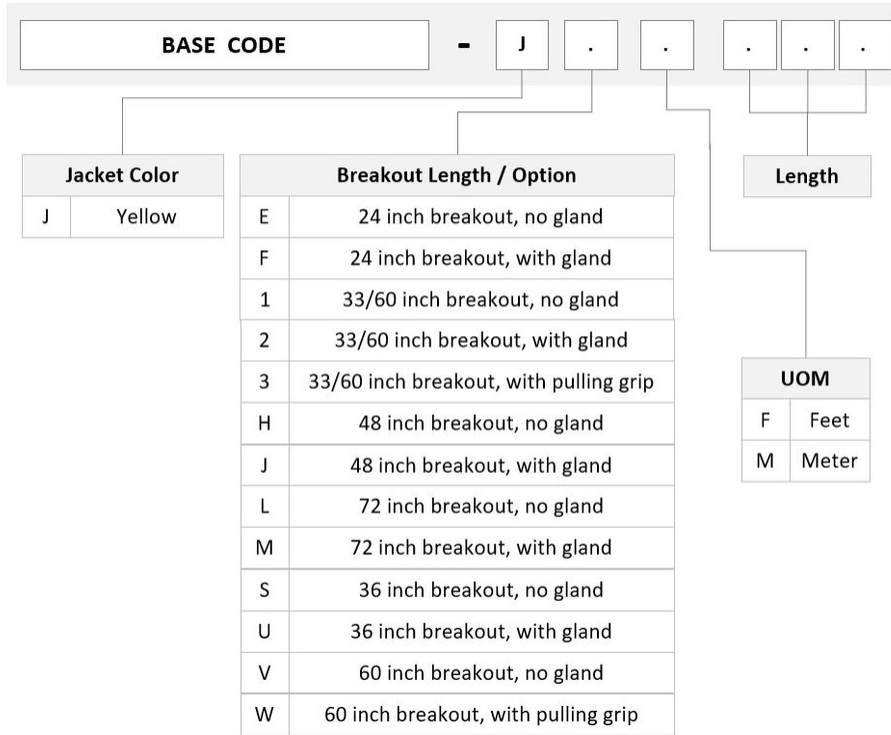

Ordering Tree

Optical Specifications

Fiber Mode	Singlemode
Fiber Type	G.657.A2, TeraSPEED®

Environmental Specifications

Operating Temperature	-10 °C to +60 °C (+14 °F to +140 °F)
EN50575 CPR Cable EuroClass Fire Performance	Dca
Environmental Space	Indoor | Plenum

Regulatory Compliance/Certifications

Agency	Classification
ANATEL	Compliant
ISO 9001:2015	Designed, manufactured and/or distributed under this quality management system