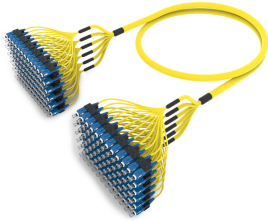

Base Product

Ultra Low Loss ULL TeraSPEED® SC/UPC to SC/UPC Ruggedized fanout Cable, 72-Fiber, Plenum, 12 fiber PmP 2.0 mm Dca

Product Classification

Regional Availability

Asia | Australia/New Zealand | Europe | Latin America | Middle East/Africa | North America

Portfolio

CommScope®

Product Type

Ruggedized fanout

Product Brand

SYSTIMAX ULL

Ordering Note

For additional jacket colors, please contact a CommScope Sales Representative | For lengths greater than 999 ft (304 m), orders must be in meters | Minimum length may vary based on cable configuration

Blue

Construction Type

Stranded

Furcation Color

Yellow

Interface, Connector A

SC/UPC

Interface Feature, connector A

ULL

Interface, Connector B

SC/UPC

Interface Feature, connector B

ULL

Jacket Color

Yellow

Fibers per Subunit, quantity