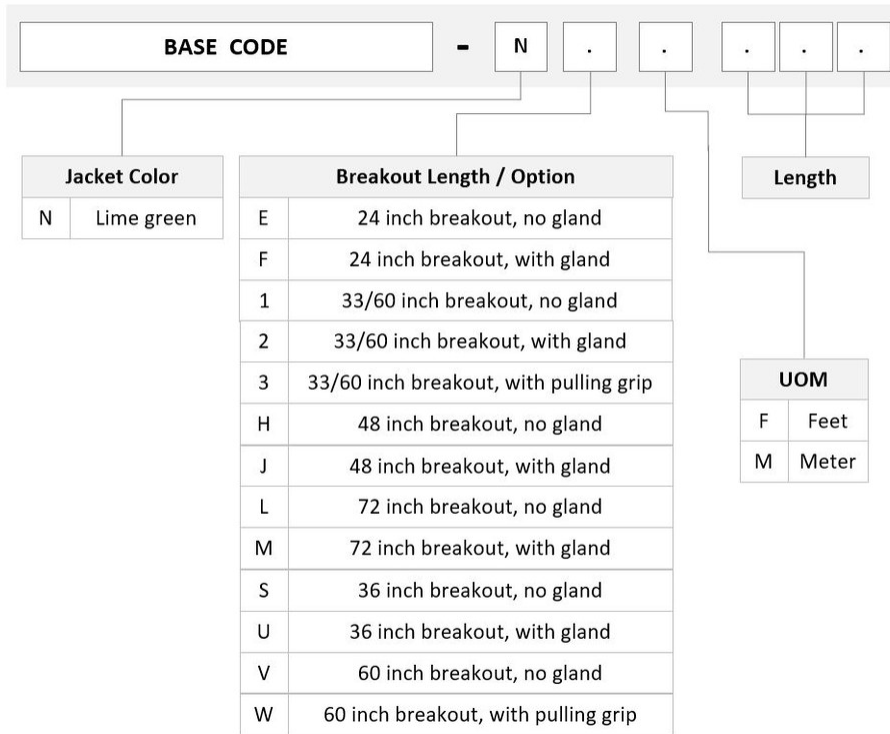

ULVLCCLCCF

Ordering Tree

Optical Specifications

Fiber Mode	Multimode
Fiber Type	OM5, LazrSPEED®

Environmental Specifications

Operating Temperature	-10 °C to +60 °C (+14 °F to +140 °F)
EN50575 CPR Cable EuroClass Fire Performance	Dca
Environmental Space	Indoor | Plenum

Regulatory Compliance/Certifications

Agency	Classification
ANATEL	Compliant
CHINA-ROHS	Below maximum concentration value
ISO 9001:2015	Designed, manufactured and/or distributed under this quality management system