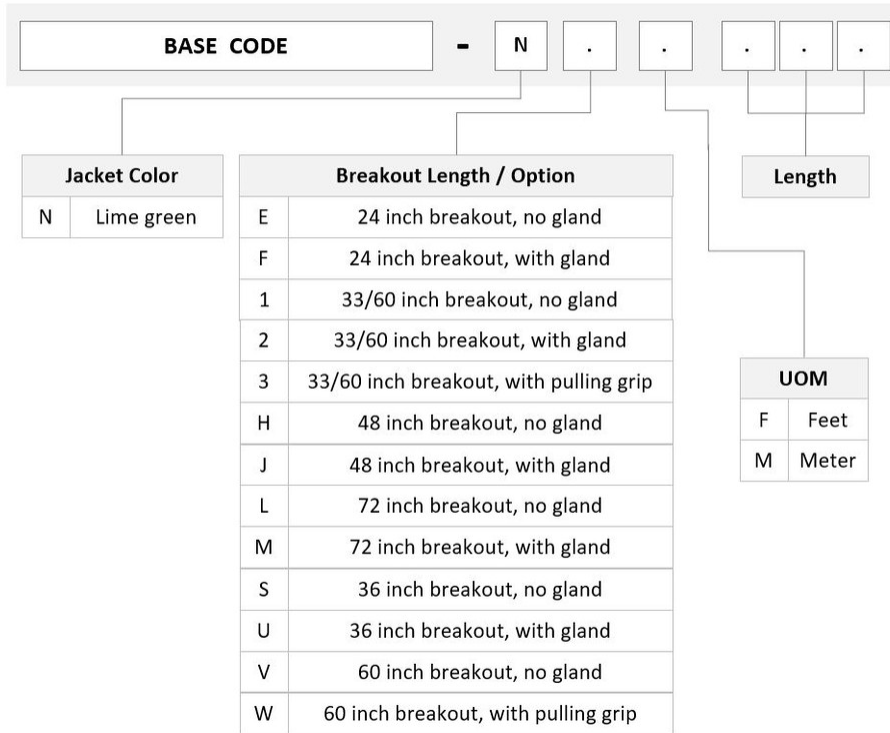

ULVMPLCCM

Ordering Tree

Optical Specifications

Fiber Mode	Multimode
Fiber Type	OM5, LazrSPEED®

Environmental Specifications

Operating Temperature	-10 °C to +60 °C (+14 °F to +140 °F)
EN50575 CPR Cable EuroClass Fire Performance	Dca
Environmental Space	Indoor | Plenum

Regulatory Compliance/Certifications

Agency	Classification
ANATEL	Compliant
CHINA-ROHS	Below maximum concentration value