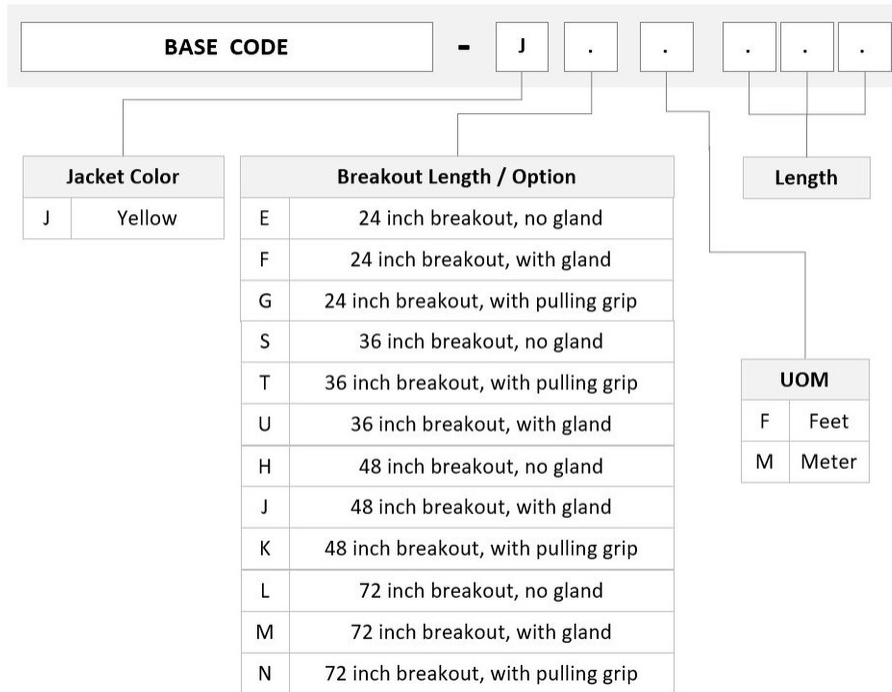

UNGMPLCAH

Ordering Tree

Mechanical Specifications

Cable Retention Strength, maximum 11.24 lb @ 0° | 4.40 lb @ 90°

Optical Specifications

Fiber Mode Singlemode

Fiber Type G.657.A2, TeraSPEED®

Environmental Specifications

Operating Temperature -10 °C to +60 °C (+14 °F to +140 °F)

Environmental Space Dual Rated LSZH/Riser | Indoor

Regulatory Compliance/Certifications

Agency	Classification
ANATEL	Compliant
CHINA-ROHS	Below maximum concentration value