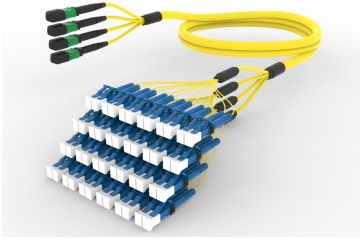

Base Product

Ultra Low Loss Singlemode MPO12 Unpinned to LC/UPC 48-Fiber InstaPATCH® 360 Ruggedized Fanout Cable, Low Smoke Zero Halogen

Product Classification

Regional Availability	Asia Australia/New Zealand China Europe India Latin America Middle East/Africa North America
Portfolio	CommScope®
Product Type	Ruggedized fanout
Product Brand	SYSTIMAX InstaPATCH® 360
Ordering Note	For lengths greater than 999 ft (304 m), orders must be in meters Minimum length may vary based on cable configuration Not available in the United States or Canada

General Specifications

Color, boot A	Black
Color, connector A	Green
Color, boot B	Black
Color, connector B	Blue
Construction Type	Stranded
Furcation Color	Yellow
Interface, Connector A	MPO-12/APC Female
Interface, Connector B	LC/UPC
Jacket Color	Yellow
Polarity	Method B Enhanced (ULL)
Fibers per Subunit, quantity	12
Total Fibers, quantity	48

Dimensions

Cable Assembly Length Range (m)	3 – 999
Cable Assembly Length Range (ft)	7 – 999

UNGMPLCAH

Ordering Tree

Mechanical Specifications

Cable Retention Strength, maximum 11.24 lb @ 0° | 4.40 lb @ 90°