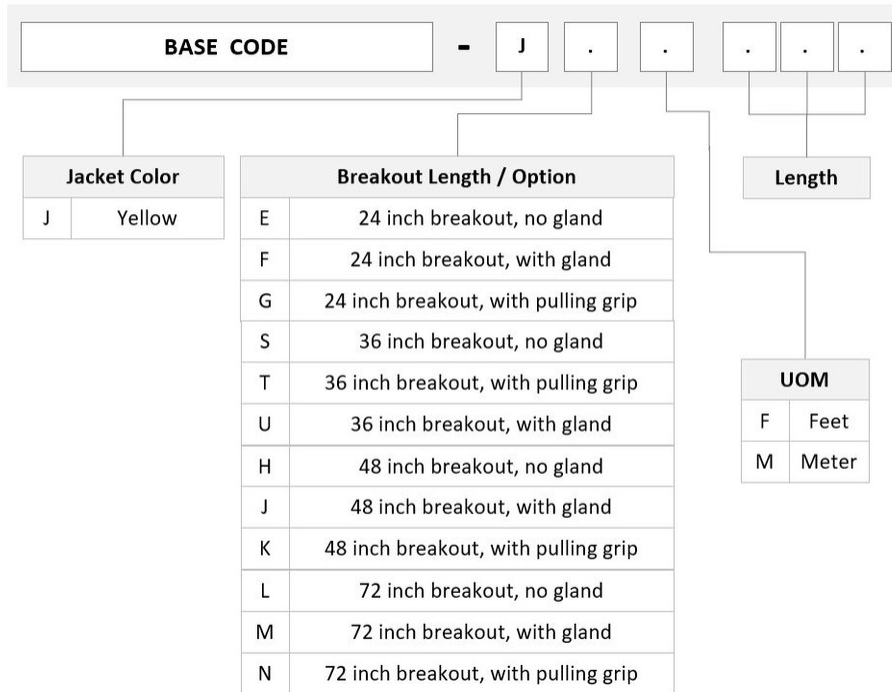

UNG MPLCAM

Ordering Tree

Mechanical Specifications

Cable Retention Strength, maximum 11.24 lb @ 0° | 4.40 lb @ 90°

Optical Specifications

Fiber Mode Singlemode

Fiber Type G.657.A2, TeraSPEED®

Environmental Specifications

Operating Temperature -10 °C to +60 °C (+14 °F to +140 °F)

Environmental Space Dual Rated LSZH/Riser | Indoor

Regulatory Compliance/Certifications

Agency	Classification
ANATEL	Compliant
CHINA-ROHS	Below maximum concentration value