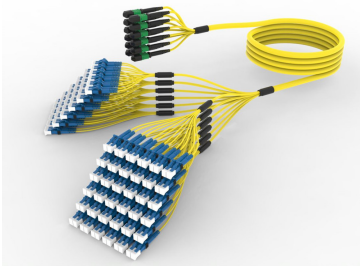

Base Product

Ultra Low Loss Singlemode MPO12 Unpinned to LC/UPC 144-Fiber InstaPATCH® 360 Ruggedized Fanout Cable, Low Smoke Zero Halogen

Product Classification

Regional Availability	Asia Australia/New Zealand China Europe India Latin America Middle East/Africa North America
Portfolio	CommScope®
Product Type	Ruggedized fanout
Product Brand	SYSTIMAX InstaPATCH® 360
Ordering Note	For lengths greater than 999 ft (304 m), orders must be in meters Minimum length may vary based on cable configuration Not available in the United States or Canada

General Specifications

Color, boot A	Black
Color, connector A	Green
Color, boot B	Black
Color, connector B	Blue
Construction Type	Stranded
Furcation Color	Yellow
Interface, Connector A	MPO-12/APC Female
Interface, Connector B	LC/UPC
Jacket Color	Yellow
Polarity	Method B Enhanced (ULL)
Fibers per Subunit, quantity	12
Total Fibers, quantity	144

Dimensions

Cable Assembly Length Range (m)	3 – 999
Cable Assembly Length Range (ft)	7 – 999

UNG MPLCAM

Ordering Tree

Mechanical Specifications

Cable Retention Strength, maximum 11.24 lb @ 0° | 4.40 lb @ 90°