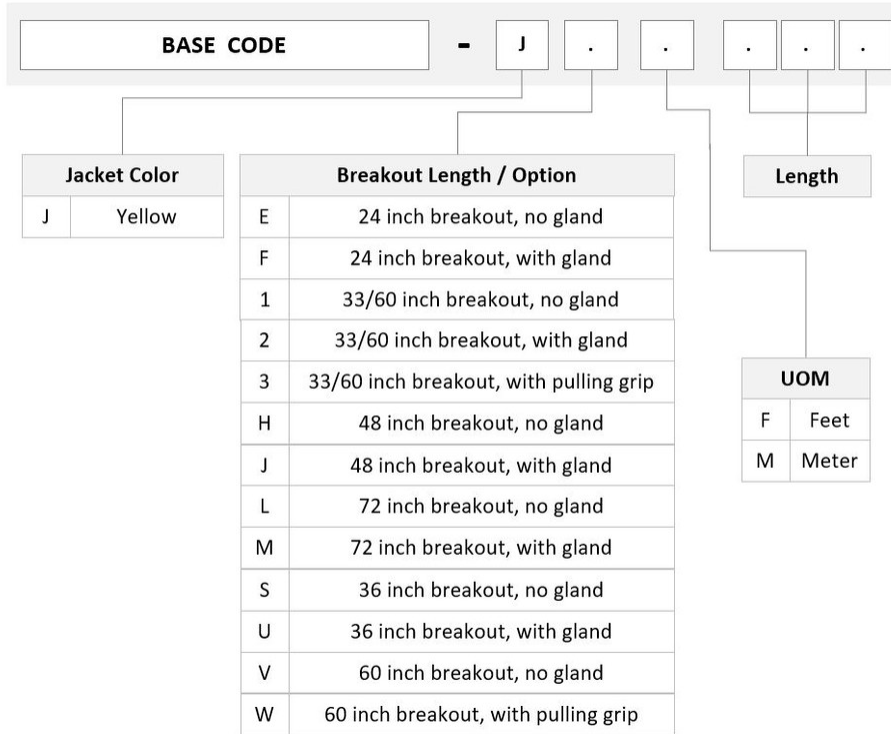

UNGMPLCCL

Base Product

Ultra Low Loss ULL TeraSPEED® MPO(Unpinned) to LC/UPC Ruggedized fanout Cable, 96-Fiber, LSZH, 12 fiber PmP 2.0 mm Dca

Product Classification

Regional Availability	Asia Australia/New Zealand Europe Latin America Middle East/Africa North America
Portfolio	CommScope®
Product Type	Ruggedized fanout
Product Brand	SYSTIMAX ULL
Ordering Note	For additional jacket colors, please contact a CommScope Sales Representative For lengths greater than 999 ft (304 m), orders must be in meters Minimum length may vary based on cable configuration

General Specifications

Color, boot A	Black
Color, connector A	Green
Color, boot B	Blue
Color, connector B	Blue
Construction Type	Stranded
Furcation Color	Yellow
Interface, Connector A	MPO-12/APC Female
Interface, Connector B	LC/UPC
Interface Feature, connector B	ULL
Jacket Color	Yellow
Polarity	Method B Enhanced (ULL)
Fibers per Subunit, quantity	12
Total Fibers, quantity	96

Dimensions

Cable Assembly Length Range (m)	3 – 999
--	---------

Ordering Tree

Optical Specifications

Fiber Mode	Singlemode
Fiber Type	G.657.A2, TeraSPEED®

Environmental Specifications

Operating Temperature	-10 °C to +60 °C (+14 °F to +140 °F)
EN50575 CPR Cable EuroClass Fire Performance	Dca
Environmental Space	Dual Rated LSZH/Riser Indoor