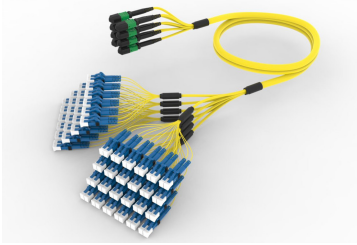

UNGMPLCCL

Base Product

Ultra Low Loss ULL TeraSPEED® MPO(Unpinned) to LC/UPC Ruggedized fanout Cable, 96-Fiber, LSZH, 12 fiber PmP 2.0 mm Dca

Product Classification

Regional Availability	Asia Australia/New Zealand Europe Latin America Middle East/Africa North America
Portfolio	CommScope®
Product Type	Ruggedized fanout
Product Brand	SYSTIMAX ULL
Ordering Note	For additional jacket colors, please contact a CommScope Sales Representative For lengths greater than 999 ft (304 m), orders must be in meters Minimum length may vary based on cable configuration

General Specifications

Color, boot A	Black
Color, connector A	Green
Color, boot B	Blue
Color, connector B	Blue
Construction Type	Stranded
Furcation Color	Yellow
Interface, Connector A	MPO-12/APC Female
Interface, Connector B	LC/UPC
Interface Feature, connector B	ULL
Jacket Color	Yellow
Polarity	Method B Enhanced (ULL)
Fibers per Subunit, quantity	12
Total Fibers, quantity	96

Dimensions

Cable Assembly Length Range (m)	3 – 999
--	---------

Ordering Tree

Optical Specifications

Fiber Mode	Singlemode
Fiber Type	G.657.A2, TeraSPEED®

Environmental Specifications

Operating Temperature	-10 °C to +60 °C (+14 °F to +140 °F)
EN50575 CPR Cable EuroClass Fire Performance	Dca
Environmental Space	Dual Rated LSZH/Riser Indoor