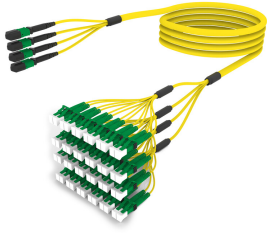

UNGMXLACH

Base Product

Ultra Low Loss ULL TeraSPEED® MPO(Pinned) to LC/APC Ruggedized fanout Cable, 48-Fiber, LSZH, 12 fiber PmP 2.0 mm Dca

Product Classification

Regional Availability	Asia Australia/New Zealand Europe Latin America Middle East/Africa North America
Portfolio	CommScope®
Product Type	Ruggedized fanout
Product Brand	SYSTIMAX ULL
Ordering Note	For additional jacket colors, please contact a CommScope Sales Representative For lengths greater than 999 ft (304 m), orders must be in meters Minimum length may vary based on cable configuration

General Specifications

Color, boot A	Black
Color, connector A	Green
Color, boot B	Green
Color, connector B	Green
Construction Type	Stranded
Furcation Color	Yellow
Interface, Connector A	MPO-12/APC Male
Interface, Connector B	LC/APC
Interface Feature, connector B	ULL
Jacket Color	Yellow
Polarity	Method B Enhanced (ULL)
Fibers per Subunit, quantity	12
Total Fibers, quantity	48

Dimensions

Cable Assembly Length Range (m)	3 – 999
Cable Assembly Length Range (ft)	10 – 999

UNGMXLACH

Ordering Tree

Optical Specifications

Fiber Mode	Singlemode
Fiber Type	G.657.A2, TeraSPEED®

Environmental Specifications