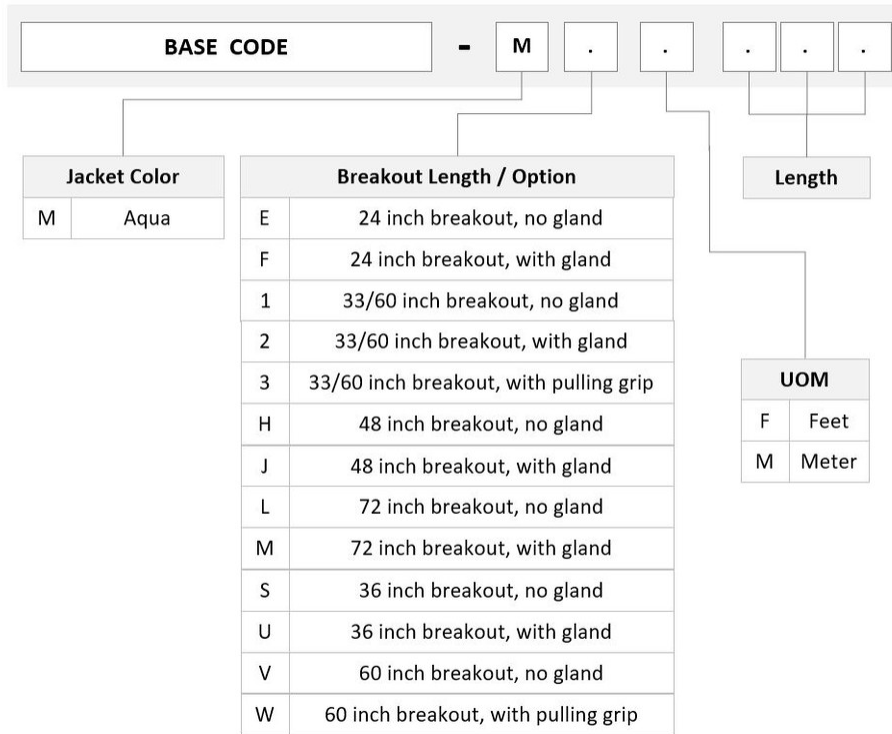

UNXLCLCCL

Cable Assembly Length Range (ft)

10 – 999

Ordering Tree

Optical Specifications

Fiber Mode	Multimode
Fiber Type	OM4, LazrSPEED®

Environmental Specifications

Operating Temperature	-10 °C to +60 °C (+14 °F to +140 °F)
EN50575 CPR Cable EuroClass Fire Performance	Dca
Environmental Space	Dual Rated LSZH/Riser | Indoor

Regulatory Compliance/Certifications

Agency	Classification
ANATEL	Compliant
CHINA-ROHS	Below maximum concentration value