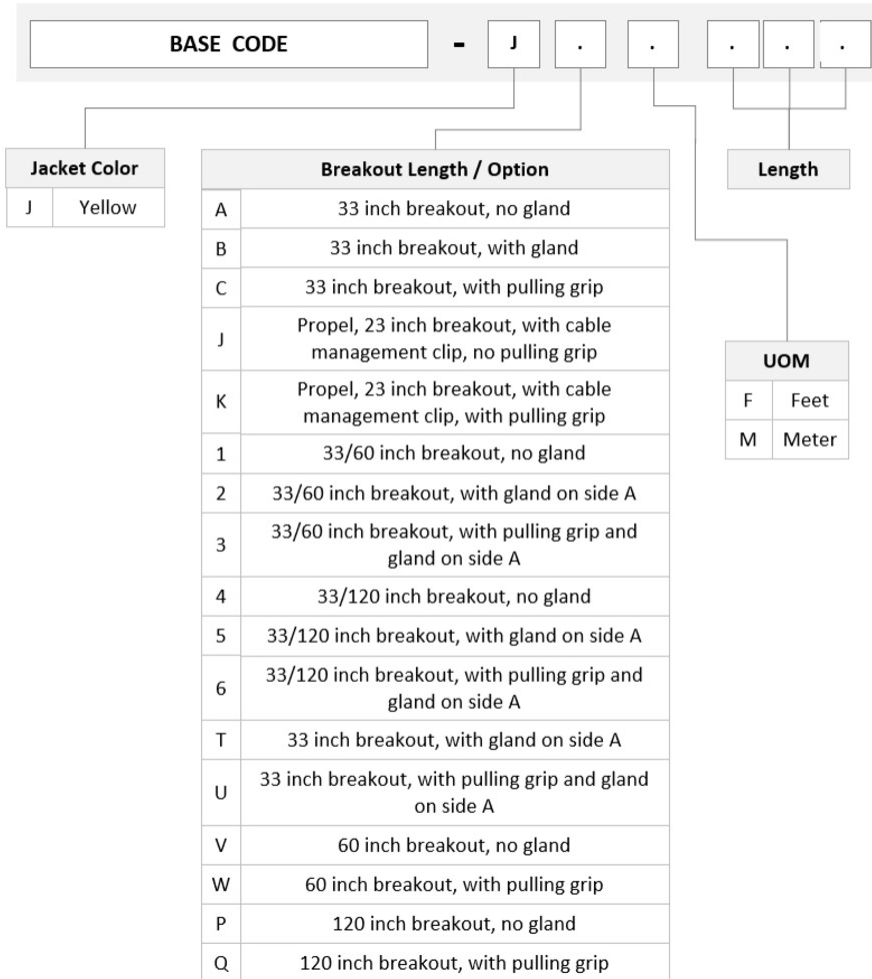

AGGMXXMXCD

Cable Assembly Length Range (m) 3 – 999

Cable Assembly Length Range (ft) 10 – 999

Ordering Tree

Optical Specifications

Fiber Mode Singlemode

Fiber Type G.657.A2, TeraSPEED®

Environmental Specifications

Operating Temperature -10 °C to +60 °C (+14 °F to +140 °F)

EN50575 CPR Cable EuroClass Fire Performance Dca