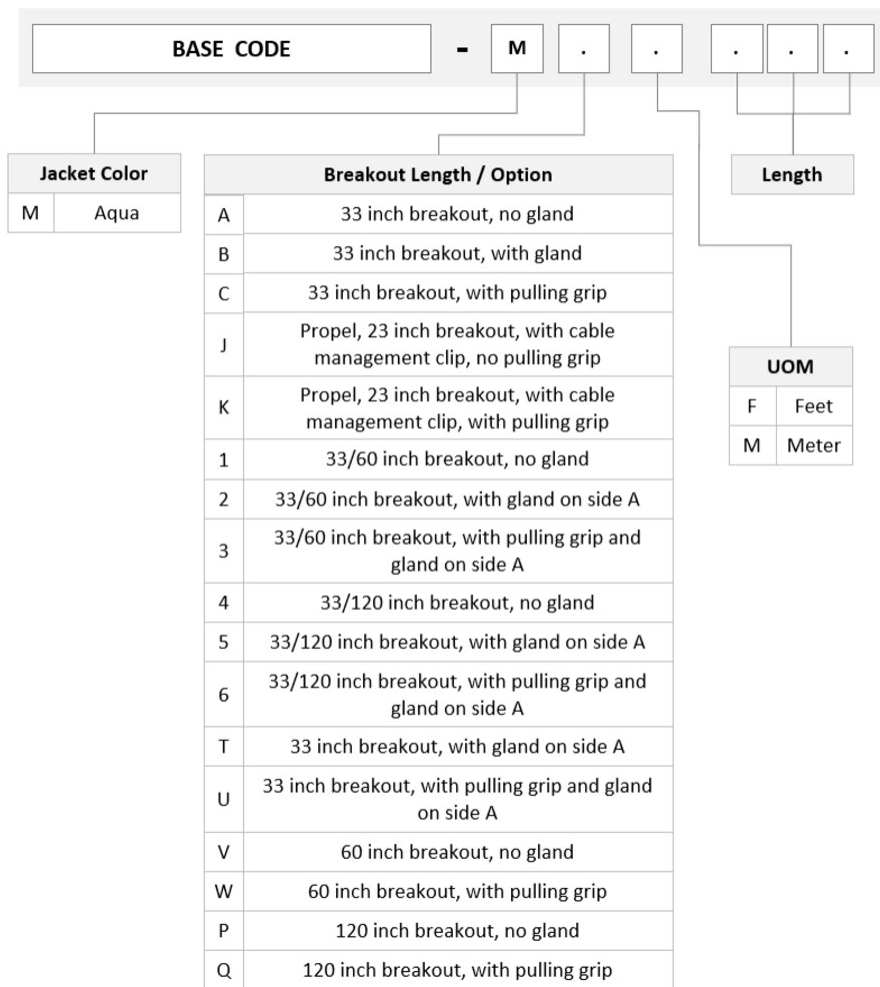

AGX2X2XBH

Mechanical Specifications

Cable Retention Strength, maximum 11.24 lb @ 0° | 4.40 lb @ 90°

Optical Specifications

Fiber Mode Multimode
Fiber Type OM4, LazrSPEED®

Environmental Specifications

Operating Temperature -10 °C to +60 °C (+14 °F to +140 °F)
Environmental Space Indoor | Plenum

Regulatory Compliance/Certifications