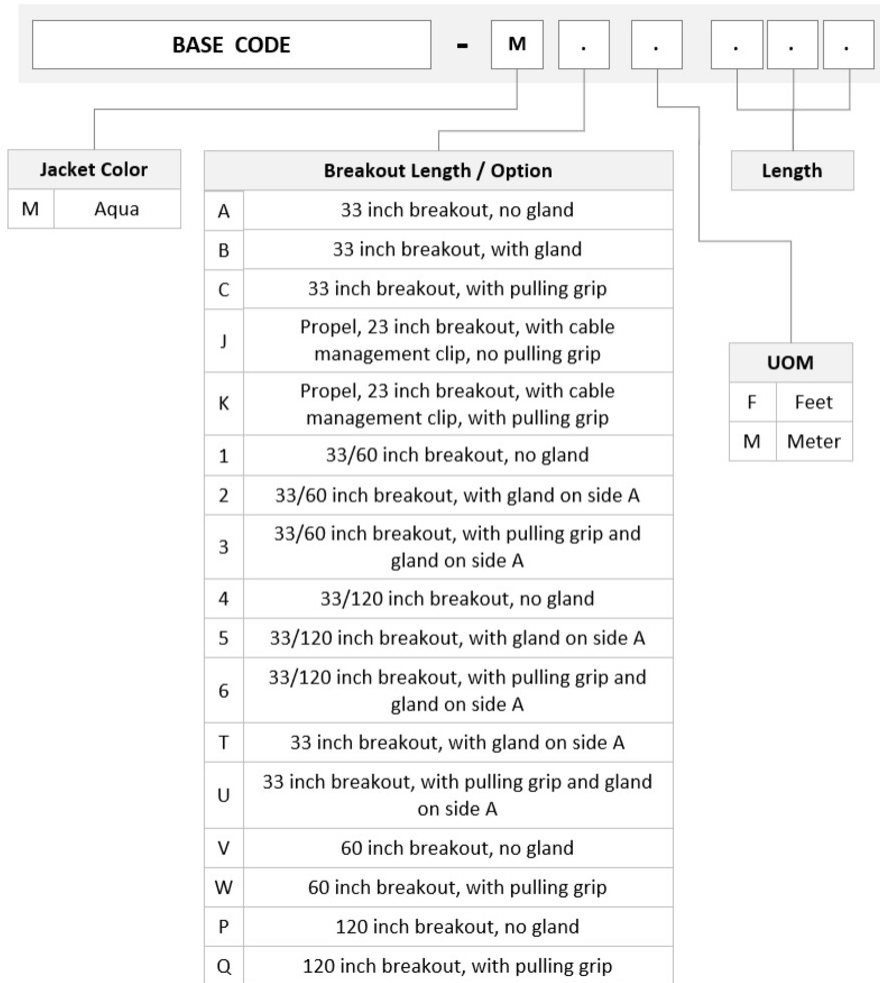

AGXMPMXCH

Ordering Tree

Optical Specifications

Fiber Mode	Multimode
Fiber Type	OM4, LazrSPEED®

Environmental Specifications

Operating Temperature	-10 °C to +60 °C (+14 °F to +140 °F)
EN50575 CPR Cable EuroClass Fire Performance	Dca
Environmental Space	Indoor | Plenum

Regulatory Compliance/Certifications