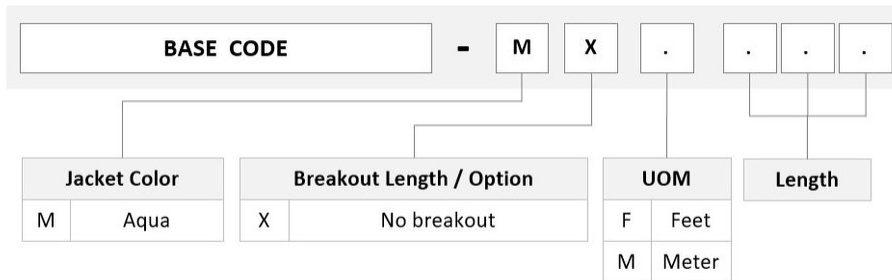

FDXL1LC42

Base Product

OM4 LC/UPC Keyed Red to LC/UPC Fiber Patch Cord, 1.6 mm Duplex, Plenum

Product Classification

| | |
|------------------------------|--|
| Regional Availability | Asia Australia/New Zealand Europe Latin America Middle East /Africa North America |
| Portfolio | CommScope® |
| Product Type | Fiber patch cord, duplex |
| Product Brand | SYSTIMAX InstaPATCH® 360 |
| Product Series | FDX |
| Ordering Note | For lengths greater than 999 ft (304 m), orders must be in meters Minimum length may vary based on cable configuration |

General Specifications

| | |
|---------------------------------------|----------|
| Color, boot A | Aqua |
| Color, connector A | Red |
| Color, boot B | Aqua |
| Color, connector B | Beige |
| Interface, Connector A | LC/UPC |
| Interface Feature, connector A | Keyed |
| Interface, Connector B | LC/UPC |
| Jacket Color | Aqua |
| Polarity | Method B |
| Total Fibers, quantity | 2 |

Dimensions

| | |
|---|-------------------|
| Cable Assembly Length Range (m) | 1 – 999 |
| Cable Assembly Length Range (ft) | 1 – 999 |
| Diameter Over Jacket | 1.6 mm 0.063 in |

FDXL1LC42

Ordering Tree

Mechanical Specifications