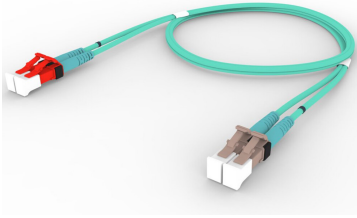

FDXL1LC42

Base Product

OM4 LC/UPC Keyed Red to LC/UPC Fiber Patch Cord, 1.6 mm Duplex, Plenum

Product Classification

| | |
|------------------------------|--|
| Regional Availability | Asia Australia/New Zealand Europe Latin America Middle East /Africa North America |
| Portfolio | CommScope® |
| Product Type | Fiber patch cord, duplex |
| Product Brand | SYSTIMAX InstaPATCH® 360 |
| Product Series | FDX |
| Ordering Note | For lengths greater than 999 ft (304 m), orders must be in meters Minimum length may vary based on cable configuration |

General Specifications

| | |
|---------------------------------------|----------|
| Color, boot A | Aqua |
| Color, connector A | Red |
| Color, boot B | Aqua |
| Color, connector B | Beige |
| Interface, Connector A | LC/UPC |
| Interface Feature, connector A | Keyed |
| Interface, Connector B | LC/UPC |
| Jacket Color | Aqua |
| Polarity | Method B |
| Total Fibers, quantity | 2 |