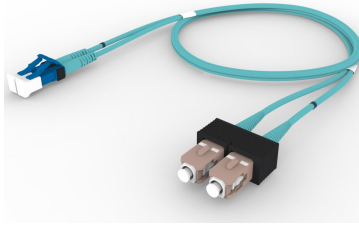

# FDXL3SC42

## Base Product

OM4 LC/UPC Keyed Blue to SC/UPC Fiber Patch Cord, 1.6 mm Duplex, Plenum

## Product Classification

<b>Regional Availability</b>	Asia   Australia/New Zealand   Europe   Latin America   Middle East /Africa   North America
<b>Portfolio</b>	CommScope®
<b>Product Type</b>	Fiber patch cord, duplex
<b>Product Brand</b>	SYSTIMAX InstaPATCH® 360
<b>Product Series</b>	FDX
<b>Ordering Note</b>	For lengths greater than 999 ft (304 m), orders must be in meters   Minimum length may vary based on cable configuration

## General Specifications

<b>Color, boot A</b>	Aqua
<b>Color, connector A</b>	Blue
<b>Color, boot B</b>	Aqua
<b>Color, connector B</b>	Beige
<b>Interface, Connector A</b>	LC/UPC
<b>Interface Feature, connector A</b>	Keyed
<b>Interface, Connector B</b>	SC/UPC
<b>Jacket Color</b>	Aqua
<b>Polarity</b>	Method B
<b>Total Fibers, quantity</b>	2