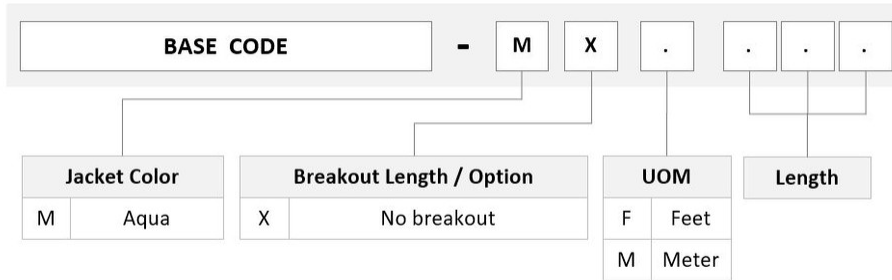

FDXL3SC42

Ordering Tree

Mechanical Specifications

Cable Retention Strength, maximum 11.24 lb @ 0 ° | 4.40 lb @ 90 °

Optical Specifications

Fiber Mode Multimode

Fiber Type OM4, LazrSPEED®

Environmental Specifications

Operating Temperature -10 °C to +60 °C (+14 °F to +140 °F)

Environmental Space Plenum

Regulatory Compliance/Certifications

Agency	Classification
ANATEL	Compliant
CHINA-ROHS	Below maximum concentration value
ISO 9001:2015	Designed, manufactured and/or distributed under this quality management system
REACH-SVHC	Compliant as per SVHC revision on www.commscope.com/ProductCompliance
ROHS	Compliant
UK-ROHS	Compliant

Included Products

460125750	-	LazrSPEED® Pre-Radiused SC Connector for 1.6 mm Fiber Cordage, Duplex, multimode
760102434