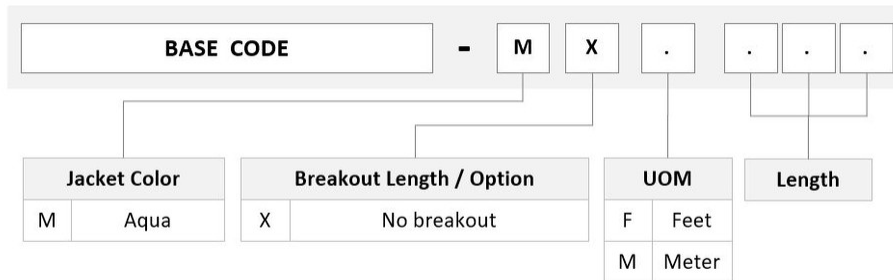

FDXL4L442

Base Product

OM4 LC/UPC Keyed Green to LC/UPC Keyed Green Fiber Patch Cord, 1.6 mm Duplex, Plenum

Product Classification

Regional Availability	Asia Australia/New Zealand Europe Latin America Middle East /Africa North America
Portfolio	CommScope®
Product Type	Fiber patch cord, duplex
Product Brand	SYSTIMAX InstaPATCH® 360
Product Series	FDX
Ordering Note	For lengths greater than 999 ft (304 m), orders must be in meters Minimum length may vary based on cable configuration

General Specifications

Color, boot A	Aqua
Color, connector A	Green
Color, boot B	Aqua
Color, connector B	Green
Interface, Connector A	LC/UPC
Interface Feature, connector A	Keyed
Interface, Connector B	LC/UPC
Interface Feature, connector B	Keyed
Jacket Color	Aqua
Polarity	Method B
Total Fibers, quantity	2

Dimensions

Cable Assembly Length Range (m)	1 – 999
Cable Assembly Length Range (ft)	1 – 999
Diameter Over Jacket	1.6 mm 0.063 in

FDXL4L442

Ordering Tree

Mechanical Specifications

Cable Retention Strength, maximum 11.24 lb @ 0 ° | 4.40 lb @ 90 °