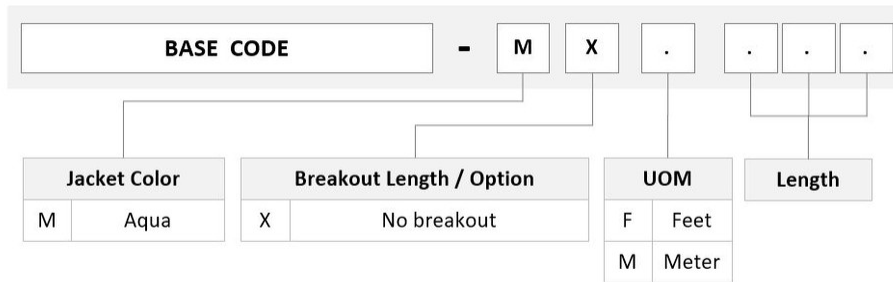

FDXL5L542

Base Product

OM4 LC/UPC Keyed Orange to LC/UPC Keyed Orange Fiber Patch Cord, 1.6 mm Duplex, Plenum

Product Classification

Regional Availability	Asia Australia/New Zealand Europe Latin America Middle East /Africa North America
Portfolio	CommScope®
Product Type	Fiber patch cord, duplex
Product Brand	SYSTIMAX InstaPATCH® 360
Product Series	FDX
Ordering Note	For lengths greater than 999 ft (304 m), orders must be in meters Minimum length may vary based on cable configuration

General Specifications

Color, boot A	Aqua
Color, connector A	Orange
Color, boot B	Aqua
Color, connector B	Orange
Interface, Connector A	LC/UPC
Interface Feature, connector A	Keyed
Interface, Connector B	LC/UPC
Interface Feature, connector B	Keyed
Jacket Color	Aqua
Polarity	Method B
Total Fibers, quantity	2

Dimensions

Cable Assembly Length Range (m)	1 – 999
Cable Assembly Length Range (ft)	1 – 999
Diameter Over Jacket	1.6 mm 0.063 in

FDXL5L542

Ordering Tree

Mechanical Specifications

Cable Retention Strength, maximum 11.24 lb @ 0 ° | 4.40 lb @ 90 °