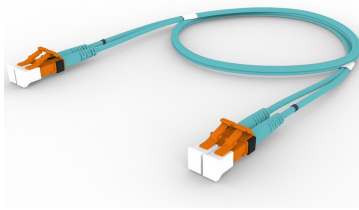

FDXL5L542

Base Product

OM4 LC/UPC Keyed Orange to LC/UPC Keyed Orange Fiber Patch Cord, 1.6 mm Duplex, Plenum

Product Classification

Regional Availability	Asia Australia/New Zealand Europe Latin America Middle East /Africa North America
Portfolio	CommScope®
Product Type	Fiber patch cord, duplex
Product Brand	SYSTIMAX InstaPATCH® 360
Product Series	FDX
Ordering Note	For lengths greater than 999 ft (304 m), orders must be in meters Minimum length may vary based on cable configuration

General Specifications

Color, boot A	Aqua
Color, connector A	Orange
Color, boot B	Aqua
Color, connector B	Orange
Interface, Connector A	LC/UPC
Interface Feature, connector A	Keyed
Interface, Connector B	LC/UPC
Interface Feature, connector B	Keyed
Jacket Color	Aqua
Polarity	Method B
Total Fibers, quantity	2

Dimensions

Cable Assembly Length Range (m)	1 – 999
Cable Assembly Length Range (ft)	1 – 999
Diameter Over Jacket	1.6 mm 0.063 in

FDXL5L542

Ordering Tree

Mechanical Specifications

Cable Retention Strength, maximum 11.24 lb @ 0 ° | 4.40 lb @ 90 °