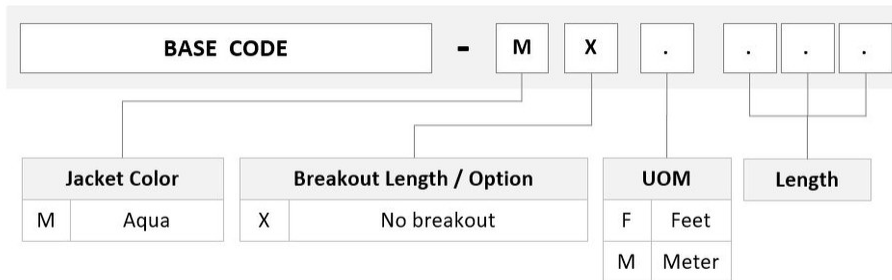

FDXL5SC42

Base Product

OM4 LC/UPC Keyed Orange to SC/UPC Fiber Patch Cord, 1.6 mm Duplex, Plenum

Product Classification

Regional Availability	Asia Australia/New Zealand Europe Latin America Middle East /Africa North America
Portfolio	CommScope®
Product Type	Fiber patch cord, duplex
Product Brand	SYSTIMAX InstaPATCH® 360
Product Series	FDX
Ordering Note	For lengths greater than 999 ft (304 m), orders must be in meters Minimum length may vary based on cable configuration

General Specifications

Color, boot A	Aqua
Color, connector A	Orange
Color, boot B	Aqua
Color, connector B	Beige
Interface, Connector A	LC/UPC
Interface Feature, connector A	Keyed
Interface, Connector B	SC/UPC
Jacket Color	Aqua
Polarity	Method B
Total Fibers, quantity	2

Dimensions

Cable Assembly Length Range (m)	1 – 999
Cable Assembly Length Range (ft)	1 – 999
Diameter Over Jacket	1.6 mm 0.063 in

FDXL5SC42

Ordering Tree

Mechanical Specifications

Cable Retention Strength, maximum 11.24 lb @ 0 ° | 4.40 lb @ 90 °