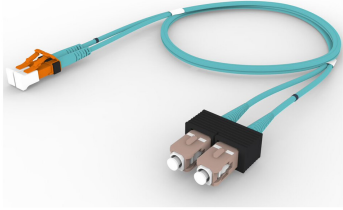

FDXL5SC42

Base Product

OM4 LC/UPC Keyed Orange to SC/UPC Fiber Patch Cord, 1.6 mm Duplex, Plenum

Product Classification

Regional Availability	Asia Australia/New Zealand Europe Latin America Middle East /Africa North America
Portfolio	CommScope®
Product Type	Fiber patch cord, duplex
Product Brand	SYSTIMAX InstaPATCH® 360
Product Series	FDX
Ordering Note	For lengths greater than 999 ft (304 m), orders must be in meters Minimum length may vary based on cable configuration

General Specifications

Color, boot A	Aqua
Color, connector A	Orange
Color, boot B	Aqua
Color, connector B	Beige
Interface, Connector A	LC/UPC
Interface Feature, connector A	Keyed
Interface, Connector B	SC/UPC
Jacket Color	Aqua
Polarity	Method B
Total Fibers, quantity	2

Dimensions

Cable Assembly Length Range (m)	1 – 999
Cable Assembly Length Range (ft)	1 – 999
Diameter Over Jacket	1.6 mm 0.063 in

FDXL5SC42

Ordering Tree

Mechanical Specifications

Cable Retention Strength, maximum 11.24 lb @ 0 ° | 4.40 lb @ 90 °

Agency

ANATEL

ISO 9001:2015

Classification

Compliant

Designed, manufactured and/or distributed under this quality management system

Included Products

- 460125750 – LazrSPEED® Pre-Radiused SC Connector for 1.6 mm Fiber Cordage, Duplex, multimode
- 760102525
MDC-LCR-16-KOR – LazrSPEED®, OptiSPEED® Pre-Radiused Keyed LC Connector for 1.6 mm Fiber, duplex multimode, orange
- P-002-ZC-5K-F16 – Fiber indoor cable, LazrSPEED® 1.6 mm Plenum Zipcord, Multimode OM4, Feet jacket marking