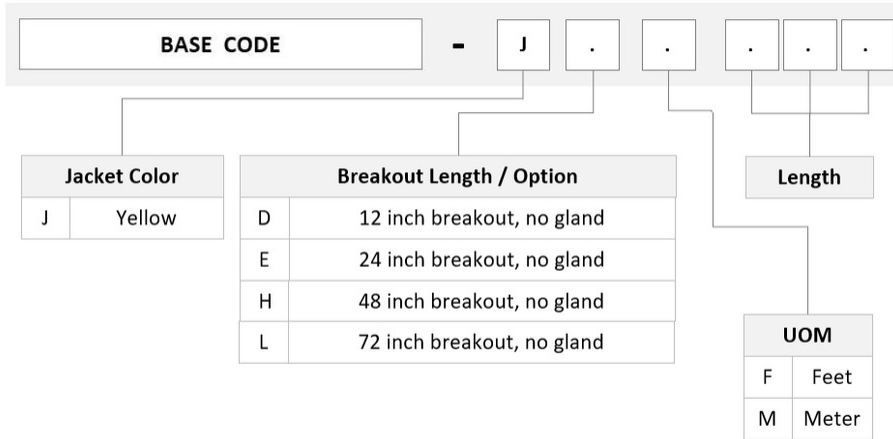

UQGMPLUGD

Base Product

Ultra Low Loss (ULL) Singlemode MPO12 (Unpinned) to LC/UPC Uniboot, Fiber Extension Cable Assembly, 12-Fiber, Plenum

Product Classification

| | |
|------------------------------|--|
| Regional Availability | Europe Latin America Middle East/Africa North America |
| Portfolio | CommScope® |
| Product Type | Fiber array cable assembly |
| Product Brand | SYSTIMAX ULL |
| Ordering Note | For additional jacket colors, please contact a CommScope Sales Representative For lengths greater than 999 ft (304 m), orders must be in meters Minimum length may vary based on cable configuration |

General Specifications

| | |
|---------------------------------------|-------------------------|
| Color, boot A | Black |
| Color, connector A | Green |
| Color, boot B | Blue |
| Color, connector B | Blue |
| Construction Type | Stranded |
| Furcation Color | Yellow |
| Interface, Connector A | MPO-12/APC Female |
| Interface, Connector B | LC/UPC |
| Interface Feature, connector B | Uniboot |
| Jacket Color | Yellow |
| Polarity | Method B Enhanced (ULL) |
| Fibers per Subunit, quantity | 12 |
| Total Fibers, quantity | 12 |

Dimensions

UQGMPLUGD

Cable Assembly Length Range (m) 1 – 305

Cable Assembly Length Range (ft) 3 – 999

Ordering Tree

Mechanical Specifications

Cable Retention Strength, maximum 11.24 lb @ 0 ° | 4.40 lb @ 90 °