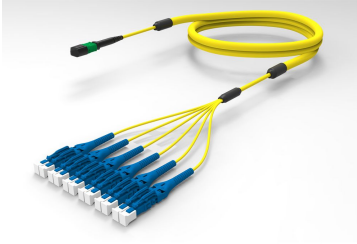

UQGMPLUGD

Base Product

Ultra Low Loss (ULL) Singlemode MPO12 (Unpinned) to LC/UPC Uniboot, Fiber Extension Cable Assembly, 12-Fiber, Plenum

Product Classification

| | |
|------------------------------|--|
| Regional Availability | Europe Latin America Middle East/Africa North America |
| Portfolio | CommScope® |
| Product Type | Fiber array cable assembly |
| Product Brand | SYSTIMAX ULL |
| Ordering Note | For additional jacket colors, please contact a CommScope Sales Representative For lengths greater than 999 ft (304 m), orders must be in meters Minimum length may vary based on cable configuration |

General Specifications

| | |
|---------------------------------------|-------------------------|
| Color, boot A | Black |
| Color, connector A | Green |
| Color, boot B | Blue |
| Color, connector B | Blue |
| Construction Type | Stranded |
| Furcation Color | Yellow |
| Interface, Connector A | MPO-12/APC Female |
| Interface, Connector B | LC/UPC |
| Interface Feature, connector B | Uniboot |
| Jacket Color | Yellow |
| Polarity | Method B Enhanced (ULL) |
| Fibers per Subunit, quantity | 12 |
| Total Fibers, quantity | 12 |

Dimensions

UQGMPLUGD

Cable Assembly Length Range (m) 1 – 305

Cable Assembly Length Range (ft) 3 – 999

Ordering Tree

Mechanical Specifications

Cable Retention Strength, maximum 11.24 lb @ 0 ° | 4.40 lb @ 90 °

UQGMPLUGD

UK-ROHS

Compliant/Exempted

Included Products

- | | | |
|---------------------------------|---|--|
| 760237964 P-012-MP-8G1-F30YL | - | Fiber indoor cable, Plenum for MPO Light Duty Patchcords, 12 fiber, Singlemode G.657.A2/B2, Feet jacket marking, Yellow jacket color |
| 860638318 | - | MPO12, ULTRA LOW LOSS, FEMALE, Singlemode, GREEN, 3mm |
| 860650412 | - | TeraSPEED® LC UniBoot 2.0MM UPC/LC UNIBOOT CONNECTOR KIT |