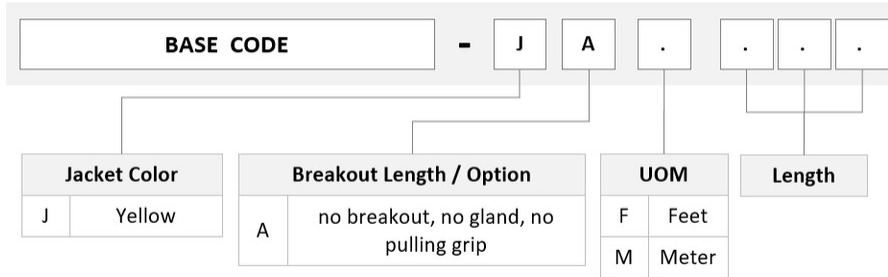

General Specifications

Color, boot A	Black
Color, connector A	Green
Color, boot B	Black
Color, connector B	Green
Construction Type	Stranded
Furcation Color	Yellow
Interface, Connector A	MPO-12/APC Female
Interface, Connector B	MPO-12/APC Female
Jacket Color	Yellow
Polarity	Method B Enhanced (ULL)
Fibers per Subunit, quantity	12
Total Fibers, quantity	12

Dimensions

Breakout Length	33 in
Cable Assembly Length Range (m)	1 – 305
Cable Assembly Length Range (ft)	1 – 999

UQGMPMPGD

Ordering Tree

Mechanical Specifications

Cable Retention Strength, maximum 11.24 lb @ 0 ° | 4.40 lb @ 90 °