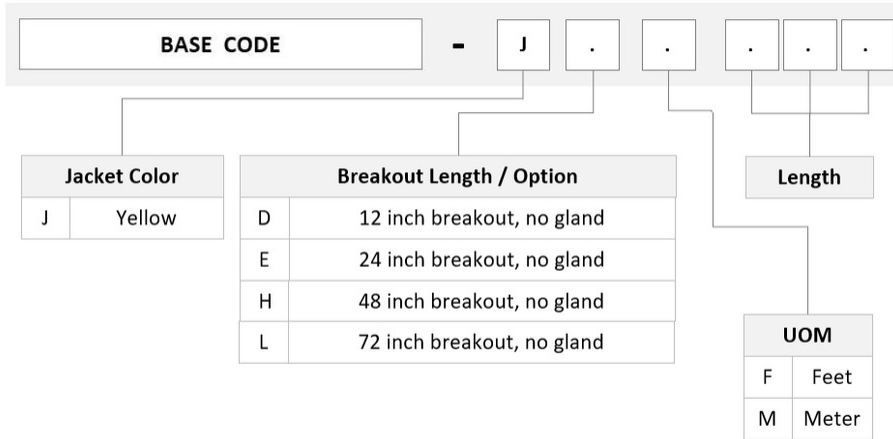

UQGQPLUJ8

Cable Assembly Length Range (m) 1 – 305

Cable Assembly Length Range (ft) 3 – 999

Ordering Tree

Mechanical Specifications

Cable Retention Strength, maximum 11.24 lb @ 0 ° | 4.40 lb @ 90 °

Optical Specifications

Fiber Mode Singlemode

Fiber Type G.657.A2, TeraSPEED®

Environmental Specifications

Operating Temperature -10 °C to +60 °C (+14 °F to +140 °F)

Environmental Space Indoor | Plenum

Regulatory Compliance/Certifications

Agency	Classification
ANATEL	Compliant
CHINA-ROHS	Above maximum concentration value
ISO 9001:2015	Designed, manufactured and/or distributed under this quality management system
REACH-SVHC	Compliant as per SVHC revision on www.commscope.com/ProductCompliance
ROHS	Compliant/Exempted