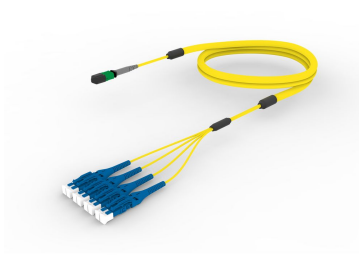

## Base Product

Ultra Low Loss (ULL) Singlemode MPO8 (Unpinned) to LC/UPC Uniboot, Fiber Extension Cable Assembly, 8-Fiber, Plenum

## Product Classification

<b>Regional Availability</b>	Europe   Latin America   Middle East/Africa   North America
<b>Portfolio</b>	CommScope®
<b>Product Type</b>	Fiber array cable assembly
<b>Product Brand</b>	SYSTIMAX ULL
<b>Ordering Note</b>	For additional jacket colors, please contact a CommScope Sales Representative   For lengths greater than 999 ft (304 m), orders must be in meters   Minimum length may vary based on cable configuration

## General Specifications

<b>Color, boot A</b>	Gray
<b>Color, connector A</b>	Green
<b>Color, boot B</b>	Blue
<b>Color, connector B</b>	Blue
<b>Construction Type</b>	Stranded
<b>Furcation Color</b>	Yellow
<b>Interface, Connector A</b>	MPO-08/APC Female
<b>Interface, Connector B</b>	LC/UPC
<b>Interface Feature, connector B</b>	Uniboot
<b>Jacket Color</b>	Yellow
<b>Polarity</b>	Method B Enhanced (ULL)
<b>Fibers per Subunit, quantity</b>	8
<b>Total Fibers, quantity</b>	8