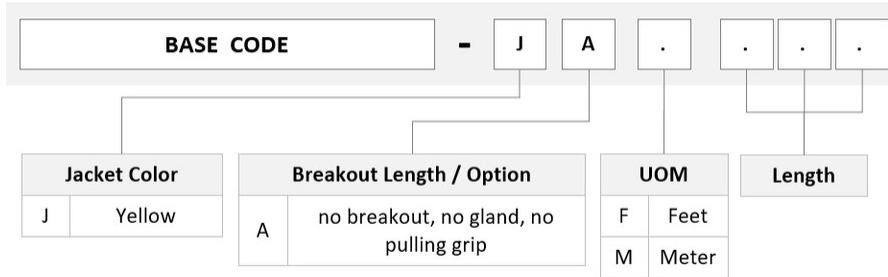

UQGQXQXJ8

Ordering Tree

Mechanical Specifications

Cable Retention Strength, maximum 11.24 lb @ 0 ° | 4.40 lb @ 90 °

Optical Specifications

Fiber Mode Singlemode

Fiber Type G.657.A2, TeraSPEED®

Environmental Specifications

Operating Temperature -10 °C to +60 °C (+14 °F to +140 °F)

Environmental Space Indoor | Plenum

Regulatory Compliance/Certifications

Agency	Classification
ANATEL	Compliant
CHINA-ROHS	Above maximum concentration value
ISO 9001:2015	Designed, manufactured and/or distributed under this quality management system
REACH-SVHC	Compliant as per SVHC revision on www.commscope.com/ProductCompliance
ROHS	Compliant/Exempted
UK-ROHS	Compliant/Exempted

Included Products

760237964