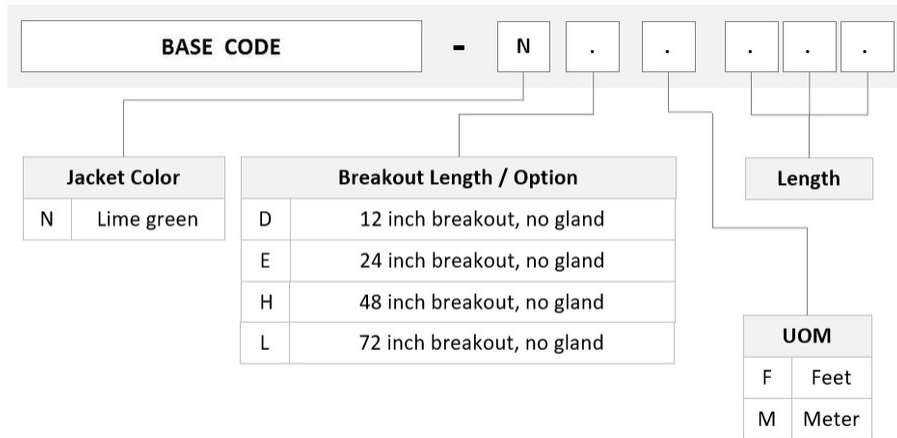

General Specifications

Color, boot A	Red
Color, connector A	Lime green
Color, boot B	Lime green
Color, connector B	Beige
Construction Type	Stranded
Furcation Color	Lime green
Interface, Connector A	MPO-24/UPC Male
Interface, Connector B	LC/UPC
Jacket Color	Lime green
Polarity	Method B Enhanced (ULL)
Fibers per Subunit, quantity	24
Total Fibers, quantity	24

Dimensions

Breakout Length	33 in
Cable Assembly Length Range (m)	3 – 999

UQV2XLCHF

Cable Assembly Length Range (ft)

10 – 999

Ordering Tree

Mechanical Specifications

Cable Retention Strength, maximum 11.24 lb @ 0 ° | 4.40 lb @ 90 °