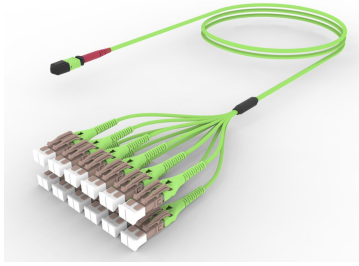

UQV2XLCHF

Base Product

Ultra Low Loss (ULL) LazrSPEED® 550 WideBand OM5 MPO/24 (Pinned) to LC/UPC, 24-Fiber, Plenum

Product Classification

Regional Availability	Asia Australia/New Zealand Europe Latin America Middle East /Africa North America
Portfolio	CommScope®
Product Type	Fiber array cable assembly
Product Brand	SYSTIMAX ULL
Ordering Note	For additional jacket colors, please contact a CommScope Sales Representative For lengths greater than 999 ft (304 m), orders must be in meters Minimum length may vary based on cable configuration

General Specifications

Color, boot A	Red
Color, connector A	Lime green
Color, boot B	Lime green
Color, connector B	Beige
Construction Type	Stranded
Furcation Color	Lime green
Interface, Connector A	MPO-24/UPC Male
Interface, Connector B	LC/UPC
Jacket Color	Lime green
Polarity	Method B Enhanced (ULL)
Fibers per Subunit, quantity	24
Total Fibers, quantity	24

Dimensions

Breakout Length	33 in
Cable Assembly Length Range (m)	3 – 999

UQV2XLCHF

Cable Assembly Length Range (ft)

10 – 999

Ordering Tree

Mechanical Specifications

Cable Retention Strength, maximum 11.24 lb @ 0 ° | 4.40 lb @ 90 °

UQV2XLCHF

- LC/UPC Connector, Multimode, Beige, Short Boot